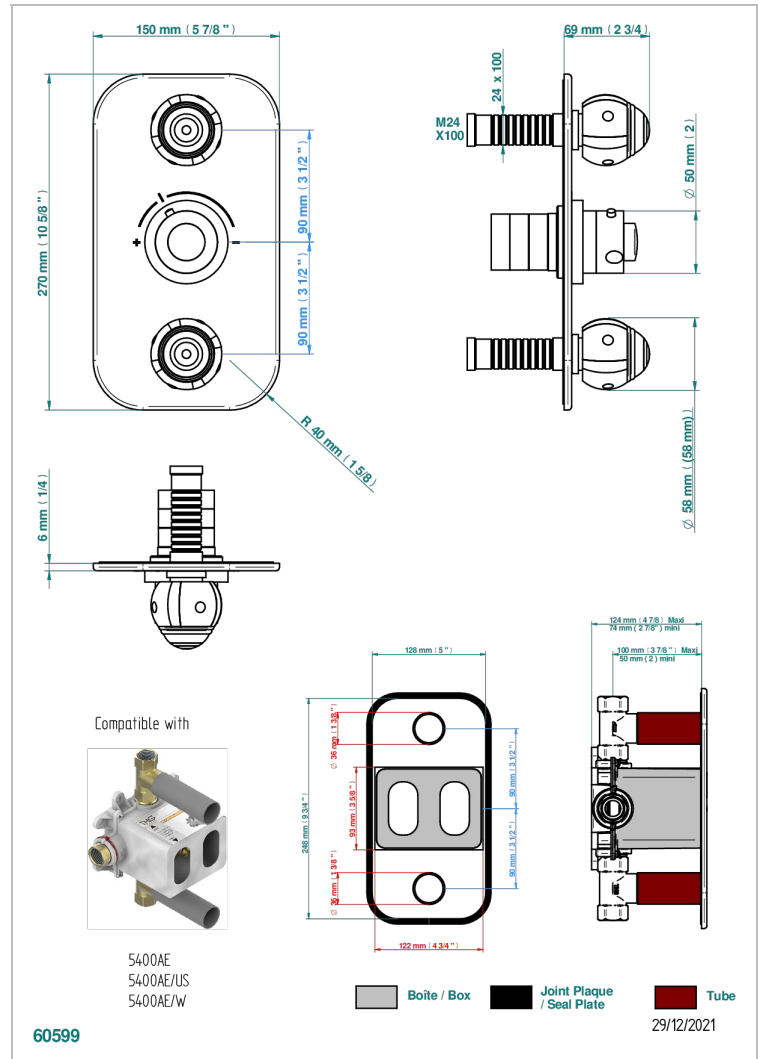

ITHAQUE PLATINUM DECOR

A7B-5400BE

THG
PARIS

Trim for THG thermostat 2 volume controls, rough part supplied with fixing box ref. 5 400AE/US

CHARACTERISTIC

- Built-in thermostatic cover for 5400AE - 5400AE/W - 5400AE/US with 2 no. 3/4" outputs
- Requires concealed thermostat réf 5400AE - 5400AE/W - 5400AE/US
- For shower 2 simultaneous functions
- Temperature control knob with security stop at 38°C
- Solid brass plate and knob
- ASME : ASME A112.18.1-2011/CSA B125.1-11
- DVGW : DW-6512CQ0608

STANDARDS

RELATED SKU'S

- Ref. G00-5400AE/US 3/4" THG thermostat with wax cartridge, with two valves delivered with a built-in box, no trim
- Ref. G00-5100G Reinforced stop ring for THG thermostatic with fixing set