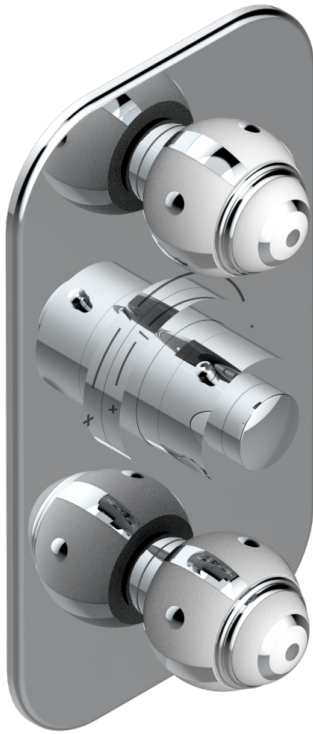

ITHAQUE PLATINUM DECOR

A7B-5400BE

THG
PARIS

Trim for THG thermostat 2 volume controls, rough part supplied with fixing box ref. 5 400AE/US

CHARACTERISTIC

- Built-in thermostatic cover for 5400AE - 5400AE/W - 5400AE/US with 2 no. 3/4" outputs
- Requires concealed thermostat réf 5400AE - 5400AE/W - 5400AE/US
- For shower 2 simultaneous functions
- Temperature control knob with security stop at 38°C
- Solid brass plate and knob
- ASME : ASME A112.18.1-2011/CSA B125.1-11
- DVGW : DW-6512CQ0608

STANDARDS

RELATED SKU'S

- Ref. G00-5400AE/US 3/4" THG thermostat with wax cartridge, with two valves delivered with a built-in box, no trim
- Ref. G00-5100G Reinforced stop ring for THG thermostatic with fixing set

AVAILABLE FINITIONS

Black ceram - D30
Blush PVD - H62
Brass color PVD - H49
Brown bronze color PVD - F33
Chrome polished - AO2
Chrome polished / gold polished - G02

Copper antique matt, coated - H07
Gold color PVD - H52
Gold mat - F07
Gold polished - F01
Graphite PVD - H64
Light coated bronze - D01