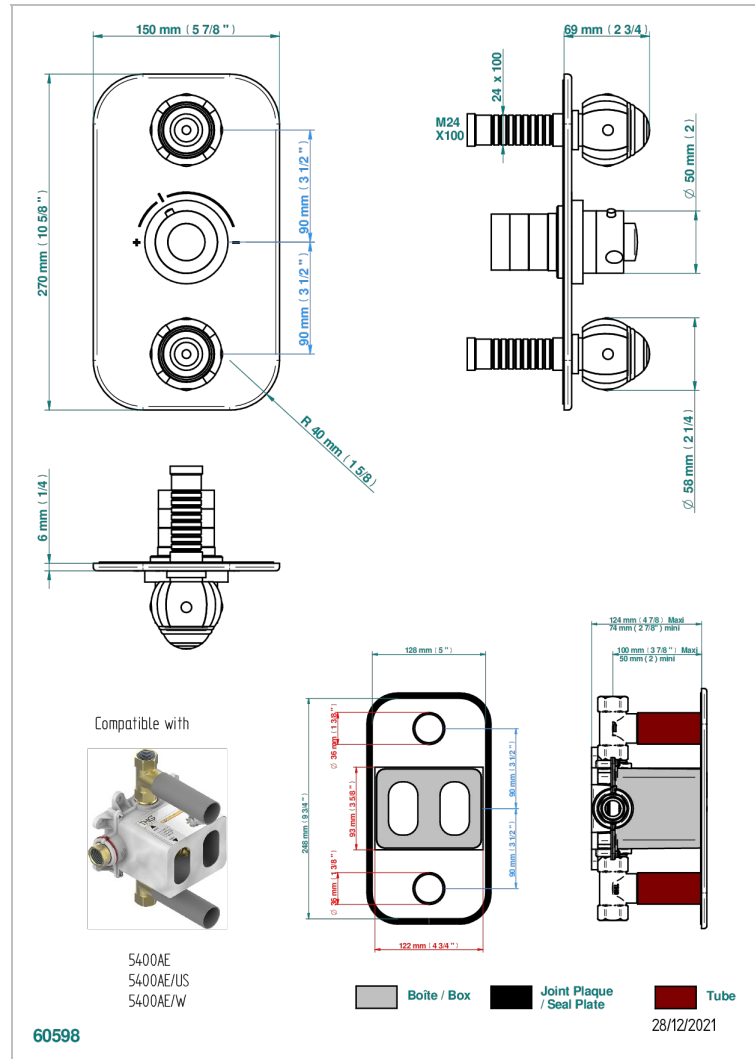

ITHAQUE GOLD DECOR

A7A-5400BE

Trim for THG thermostat 2 volume controls, rough part supplied with fixing box ref. 5 400AE/US

CHARACTERISTIC

- Built-in thermostatic cover for 5400AE - 5400AE/W - 5400AE/US with 2 no. 3/4" outputs
- Requires concealed thermostat réf 5400AE - 5400AE/W - 5400AE/US
- For shower 2 simultaneous functions
- Temperature control knob with security stop at 38°C
- Solid brass plate and knob
- ASME : ASME A112.18.1-2011/CSA B125.1-11
- DVGW : DW-6512CQ0608

STANDARDS

RELATED SKU'S

- Ref. G00-5400AE/US 3/4" THG thermostat with wax cartridge, with two valves delivered with a built-in box, no trim
- Ref. G00-5100G Reinforced stop ring for THG thermostatic with fixing set