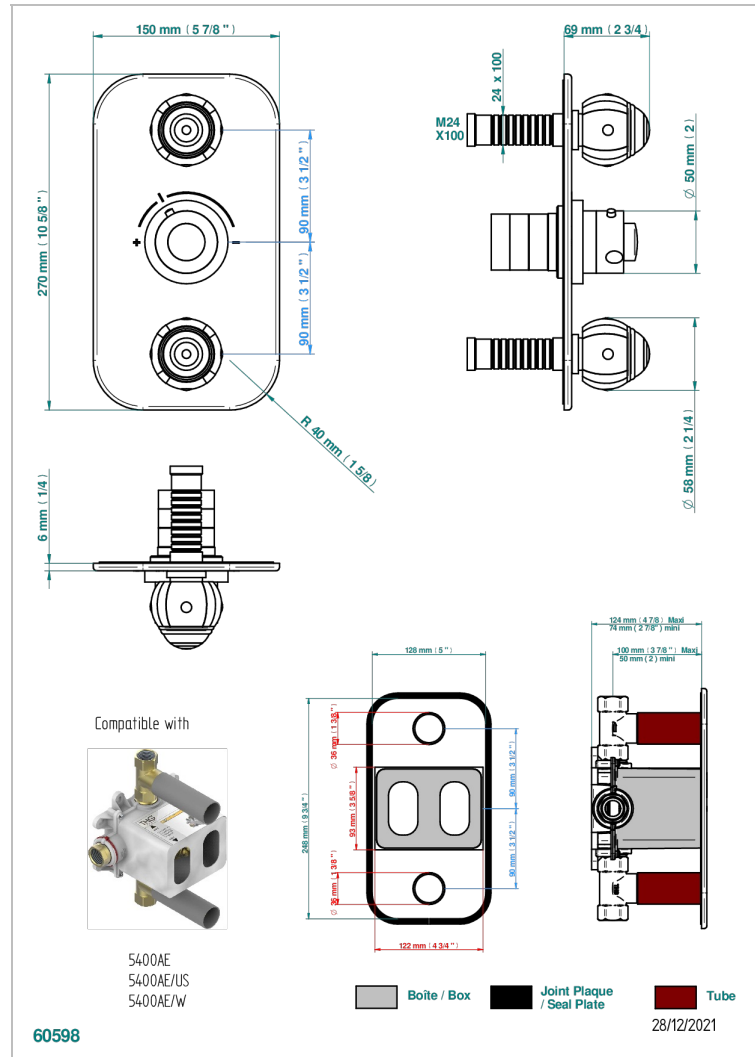

ITHAQUE GOLD DECOR

A7A-5400BE

Trim for THG thermostat with 2 valves - ref. 5 400AE with box for rough parts

CHARACTERISTIC

- Built-in thermostatic cover for 5400AE - 5400AE/W - 5400AE/US with 2 no. 3/4" outputs
- Requires concealed thermostat réf 5400AE - 5400AE/W - 5400AE/US
- For shower 2 simultaneous functions
- Temperature control knob with security stop at 38°C
- Solid brass plate and knob
- ASME : ASME A112.18.1-2011/CSA B125.1-11
- DVGW : DW-6512CQ0608

STANDARDS

RELATED SKU'S

- Ref. G00-5400AE 3/4" THG thermostat, with wax cartridge, with two valves delivered with a built-in box, no trim
- Ref. G00-5100G Reinforced stop ring for THG thermostatic with fixing set