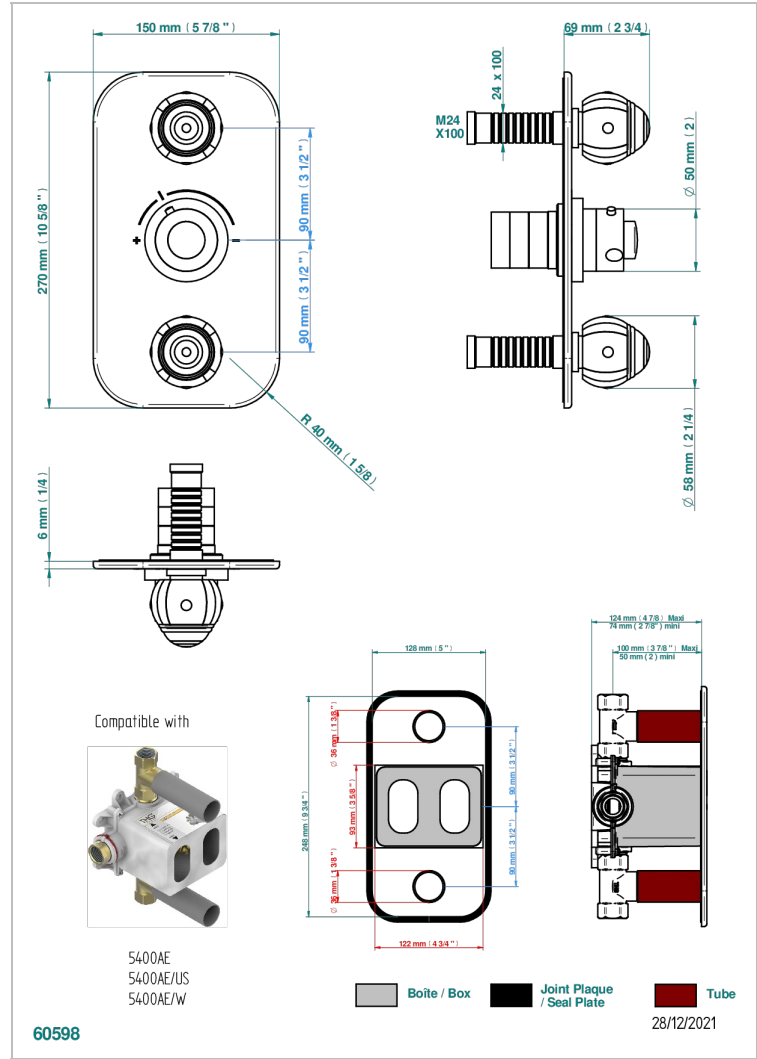

ITHAQUE GOLD DECOR

A7A-5400BE

Trim for THG thermostat with 2 valves - ref. 5 400AE with box for rough parts

CHARACTERISTIC

- Built-in thermostatic cover for 5400AE - 5400AE/W - 5400AE/US with 2 no. 3/4" outputs
- Requires concealed thermostat réf 5400AE - 5400AE/W - 5400AE/US
- For shower 2 simultaneous functions
- Temperature control knob with security stop at 38°C
- Solid brass plate and knob
- ASME : ASME A112.18.1-2011/CSA B125.1-11
- DVGW : DW-6512CQ0608

STANDARDS

RELATED SKU'S

- Ref. G00-5400AE 3/4" THG thermostat, with wax cartridge, with two valves delivered with a built-in box, no trim
- Ref. G00-5100G Reinforced stop ring for THG thermostatic with fixing set