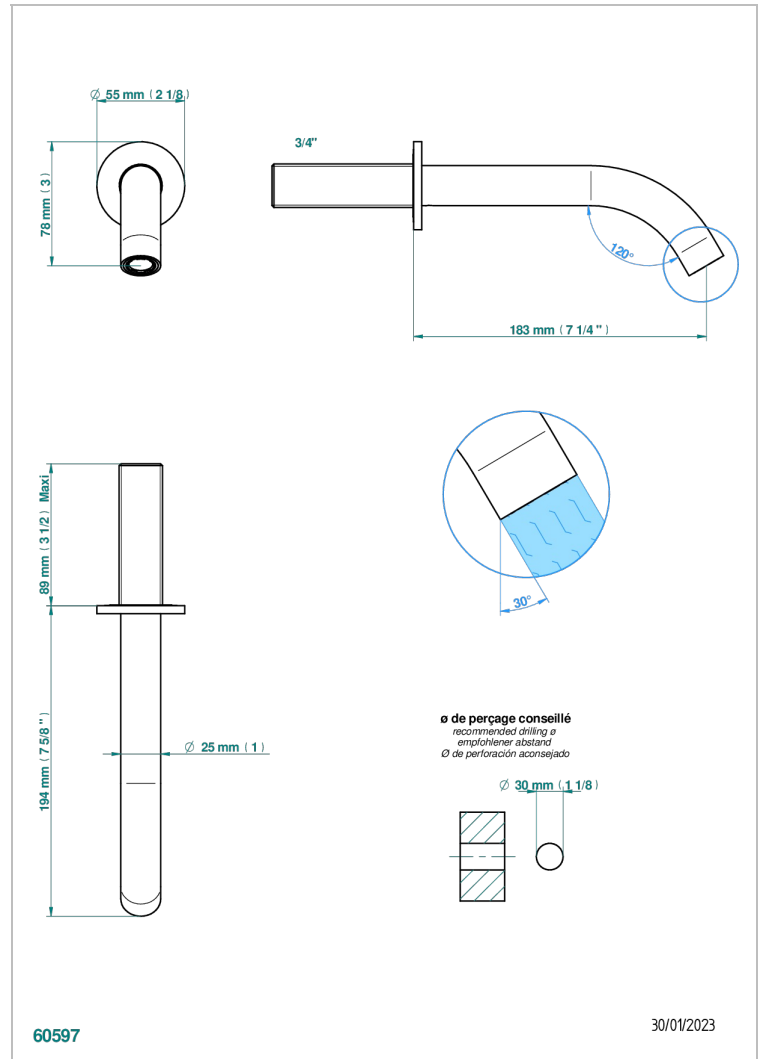

# BONDI WITH LEVER

G7G-42GB

Wall mounted bath spout, without T junction

THG<sup>®</sup>  
PARIS

## CARACTERÍSTICAS

- Bondi with lever
- Wall mounted bath spout, without T junction