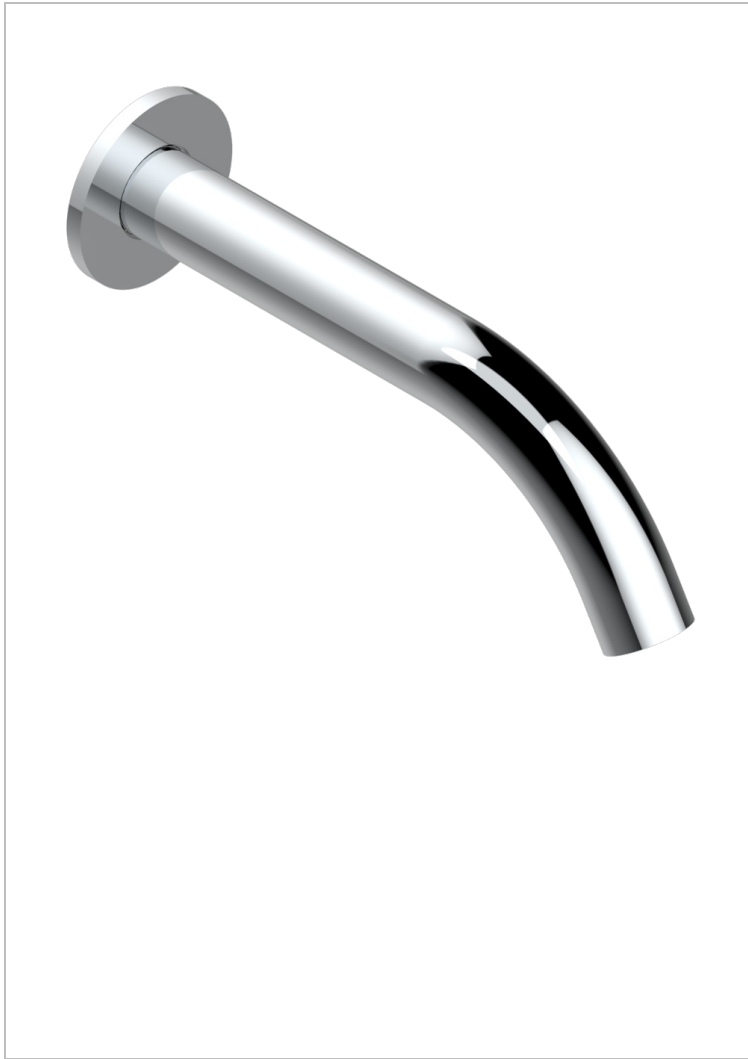

# BONDI WITH LEVER HANDLES

G7G-42GB

Bath spout, wall mounted

THG<sup>®</sup>  
PARIS

## CHARACTERISTIC

- Bondi with lever handles
- Bath spout, wall mounted

Matt blush PVD - H60  
Matt brass color PVD - H50  
Matt brown bronze color PVD - F34  
Matt chrome (American satin) - C02  
Matt gold color PVD - H53  
Matt graphite PVD - H65

Matt nickel (American satin) - C01  
Matt nickel color PVD - H56  
Natural smoked Brass - A13  
Nickel antique / Sovereign - H28  
Nickel color PVD - H55  
Nickel polished - B01