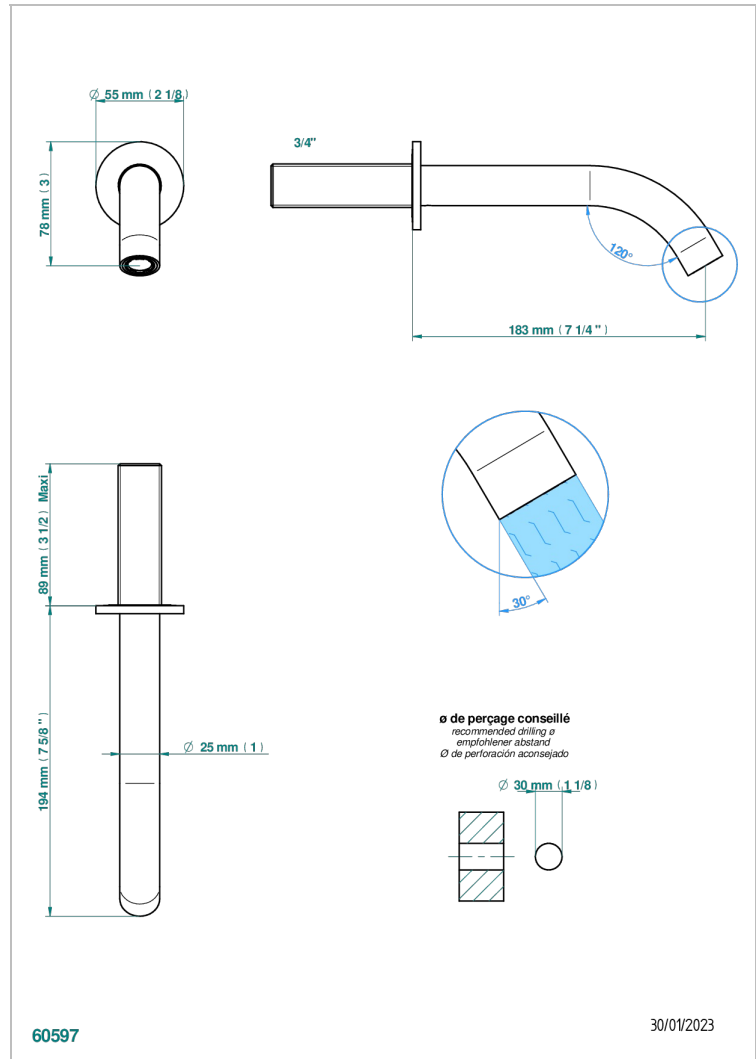

# BONDI WITH LEVER HANDLES

G7G-42GB

Bath spout, wall mounted

THG<sup>®</sup>  
PARIS

## CHARACTERISTIC

- Bondi with lever handles
- Bath spout, wall mounted