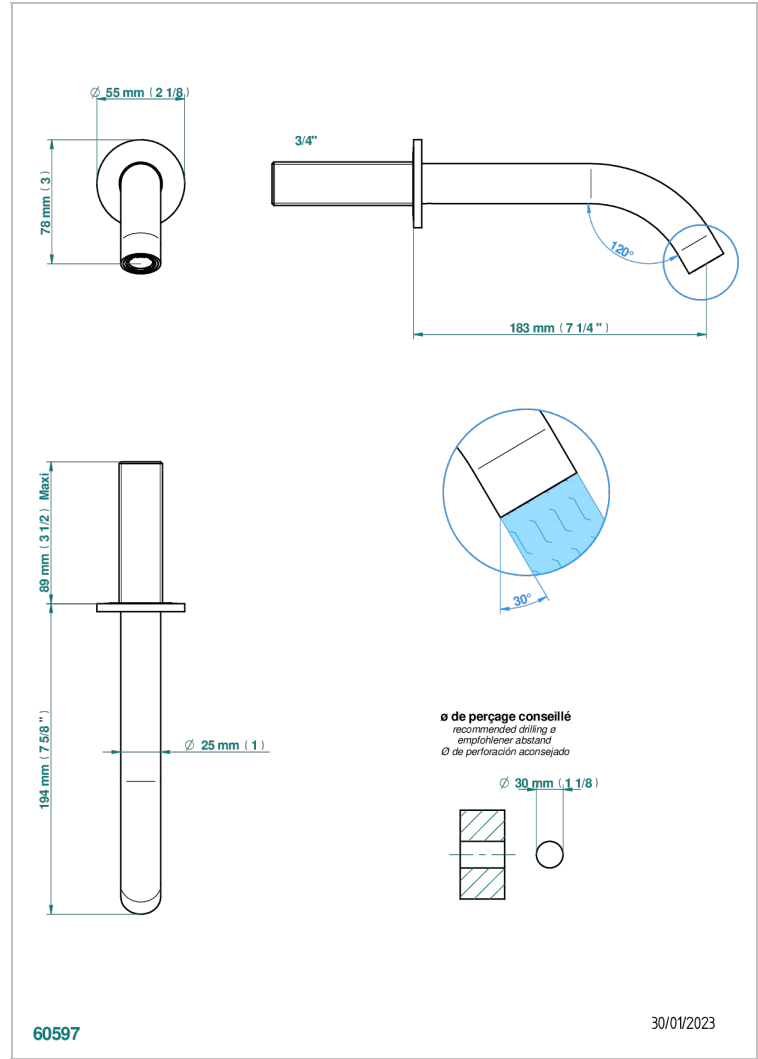

# BONDI WITH LEVER

G7G-42GB

Wall mounted bath spout, without T junction

THG<sup>®</sup>  
PARIS

## CARACTERÍSTICAS

- Bondi with lever
- Wall mounted bath spout, without T junction