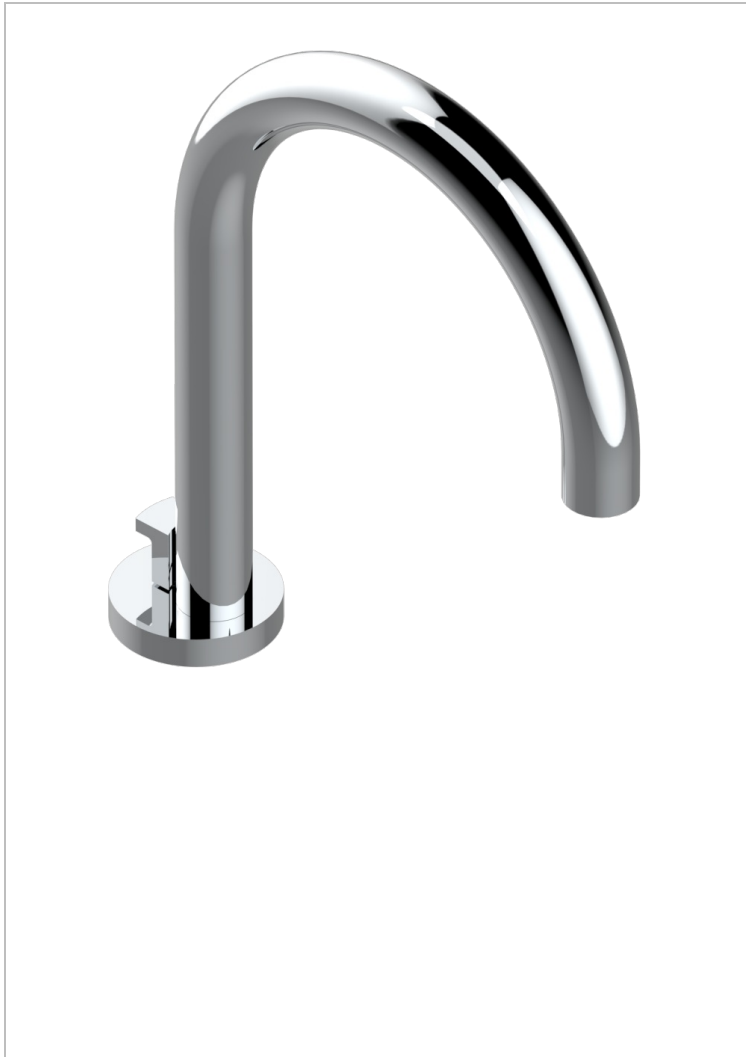

YOKO DELTA HOWLITE

G7W-29SGI

Rim mounted bath spout and diverter, super goliath

CHARACTERISTIC

- Yoko Delta Howlite
- Rim mounted bath spout and diverter, super goliath

TECHNICAL SPECS

- Recommandé : 3 bars (max. 5 bars) - Advised : 43,5 psi (max. 72 psi)
- 48 l/min à 3 bars (12.7 gpm at 43.5 psi)

AVAILABLE FINITIONS

Antique nickel - H28
Black ceram - D30
Blush PVD - H62
Brass color PVD - H49
Brown bronze color PVD - F33
Gold color PVD - H52

Graphite PVD - H64
Lacquered light bronze - D01
Matt Umber PVD - H67
Matt blush PVD - H60
Matt brass color PVD - H50
Matt brown bronze color PVD - F34

Matt chrome - C02
Matt gold - F07
Matt gold color PVD - H53
Matt graphite PVD - H65
Matt nickel (color finish) - C01
Matt nickel color PVD - H56

Natural smoked Brass - A13
Nickel color PVD - H55
Polished chrome (color finish) - A02
Polished gold (color finish) - F01
Polished nickel - B01
Soft gold - F30

Soft matt gold - F31
Umber PVD - H66