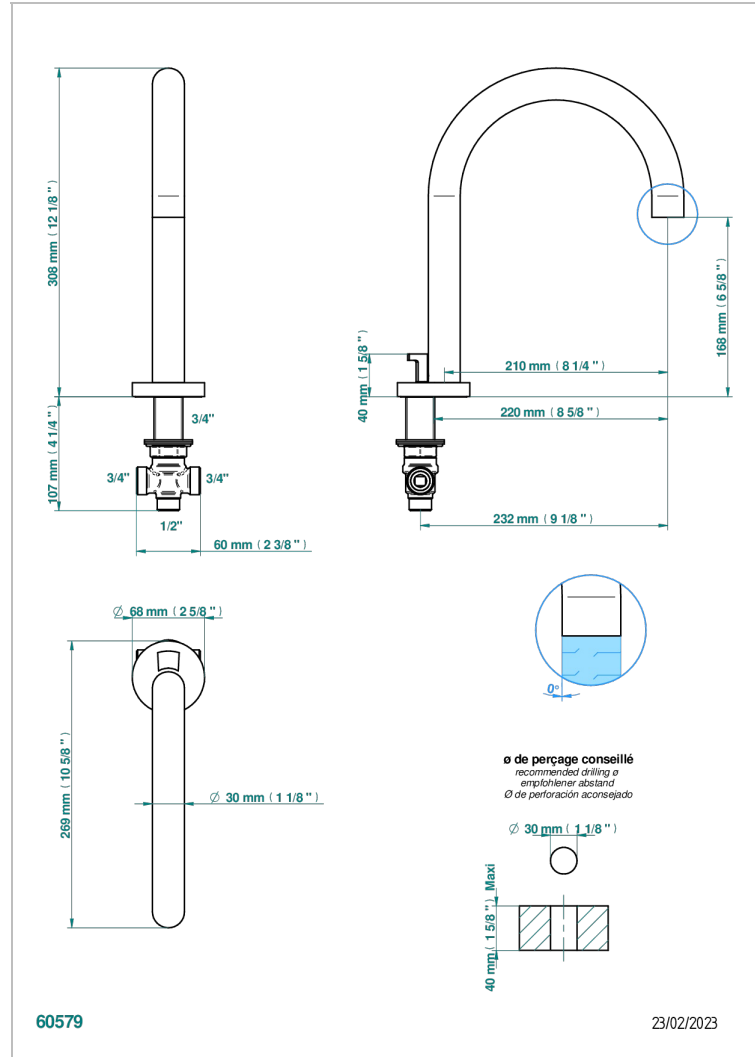

YOKO DELTA HOWLITE

G7W-29SGI

Rim mounted bath spout and diverter, super goliath

CHARACTERISTIC

- Yoko Delta Howlite
- Rim mounted bath spout and diverter, super goliath

TECHNICAL SPECS

- Recommandé : 3 bars (max. 5 bars) - Advised : 43,5 psi (max. 72 psi)
- 48 l/min à 3 bars (12.7 gpm at 43.5 psi)