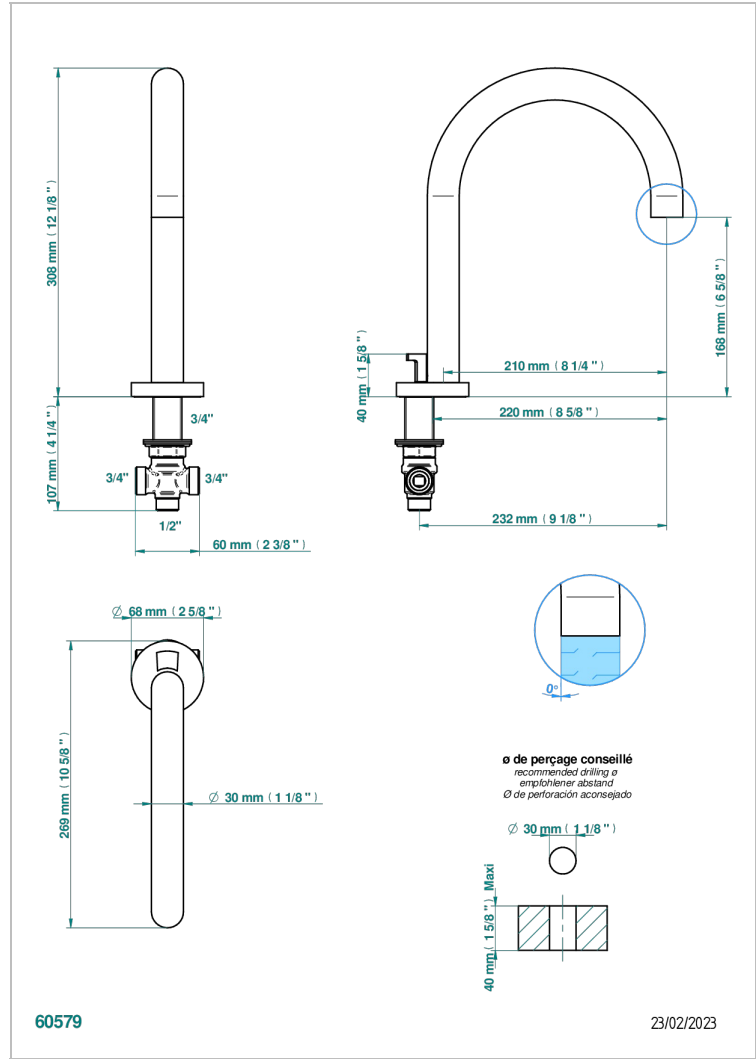

BONDI WITH LEVER

G7G-29SGIH

Rim mounted bath spout and diverter, super goliath high spout

CHARACTERISTIC

- Bondi with lever
- Rim mounted bath spout and diverter, super goliath high spout

TECHNICAL SPECS

- Recommandé : 3 bars (max. 5 bars) - Advised : 43,5 psi (max. 72 psi)
- 48 l/min à 3 bars (12.7 gpm at 43.5 psi)