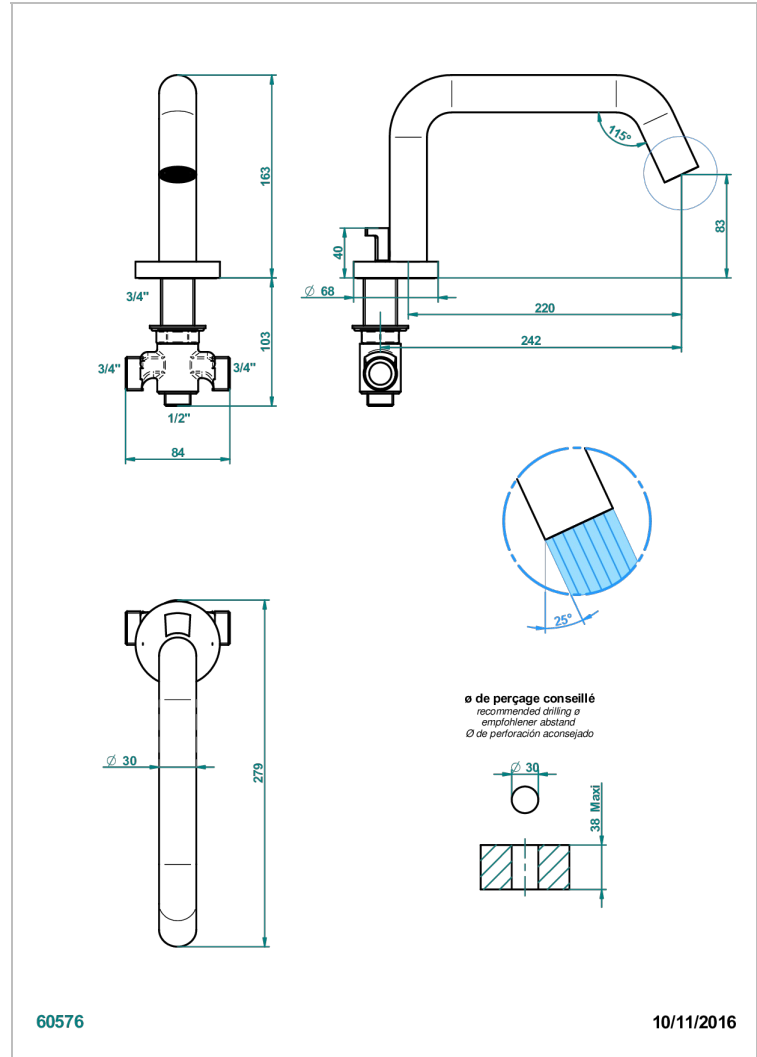

BONDI WITH LEVER HANDLES

G7G-29SGIB

Tub spout, low, with integral diverter

THG[®]
PARIS

CHARACTERISTIC

- Bondi with lever handles
- Tub spout, low, with integral diverter

AVAILABLE FINITIONS

Black ceram - D30
Blush PVD - H62
Brass color PVD - H49
Brown bronze color PVD - F33
Chrome polished - A02
Chrome polished / gold polished - G02