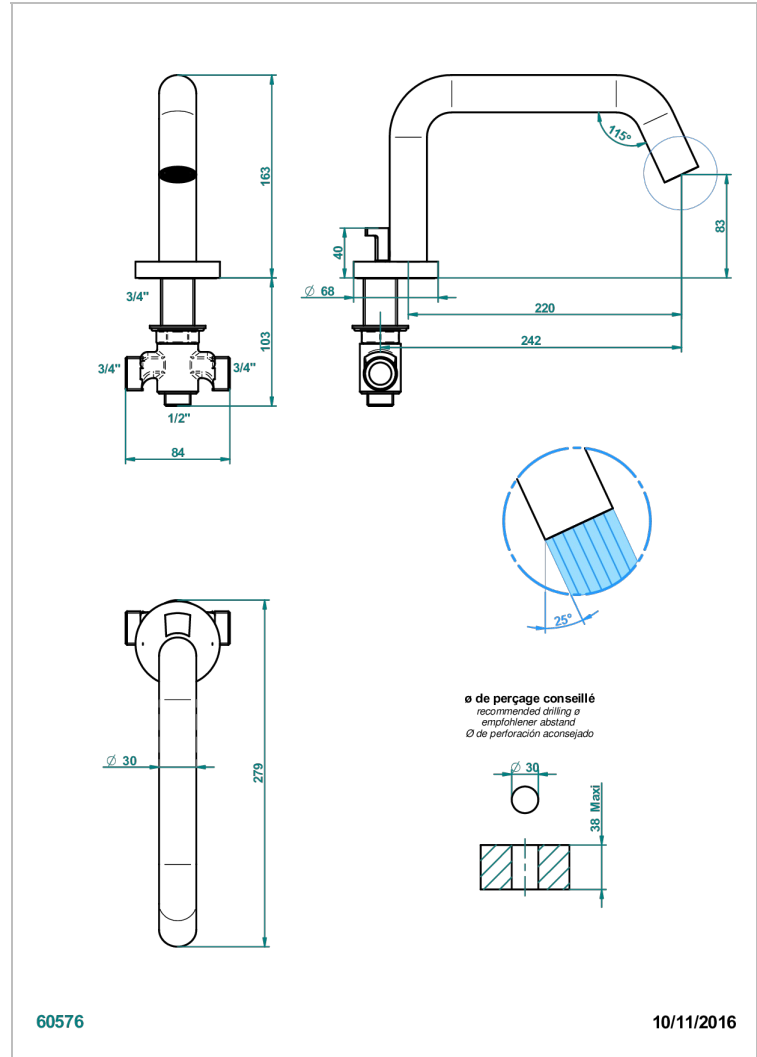

BONDI WITH LEVER

G7G-29SGIB

Rim mounted bath spout and diverter, super goliath low spout

CHARACTERISTIC

- Bondi with lever
- Rim mounted bath spout and diverter, super goliath low spout

AVAILABLE FINITIONS