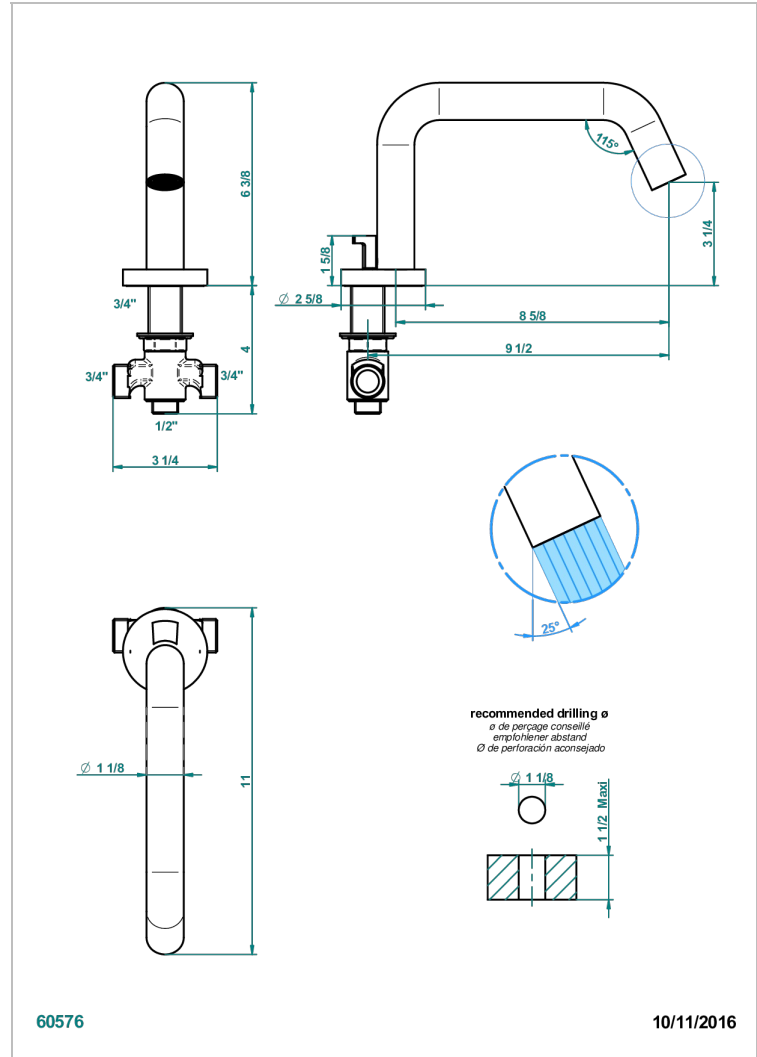

BONDI WITH LEVER

G7G-29SGIB

Rim mounted bath spout and diverter, super goliath low spout

CHARACTERISTIC

- Bondi with lever
- Rim mounted bath spout and diverter, super goliath low spout

AVAILABLE FINITIONS