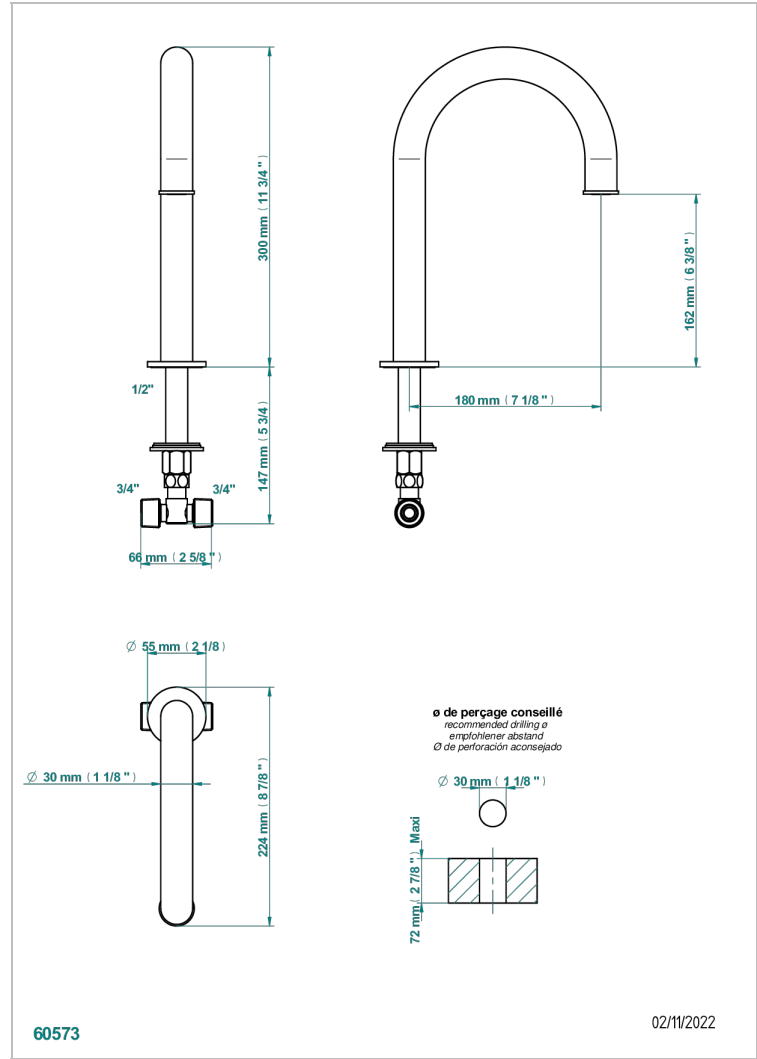

# BONDI WITH LEVER

G7G-29SGH

Rim mounted bath spout, high model

THG<sup>®</sup>  
PARIS

## CHARACTERISTIC

- Bondi with lever
- Rim mounted bath spout, high model