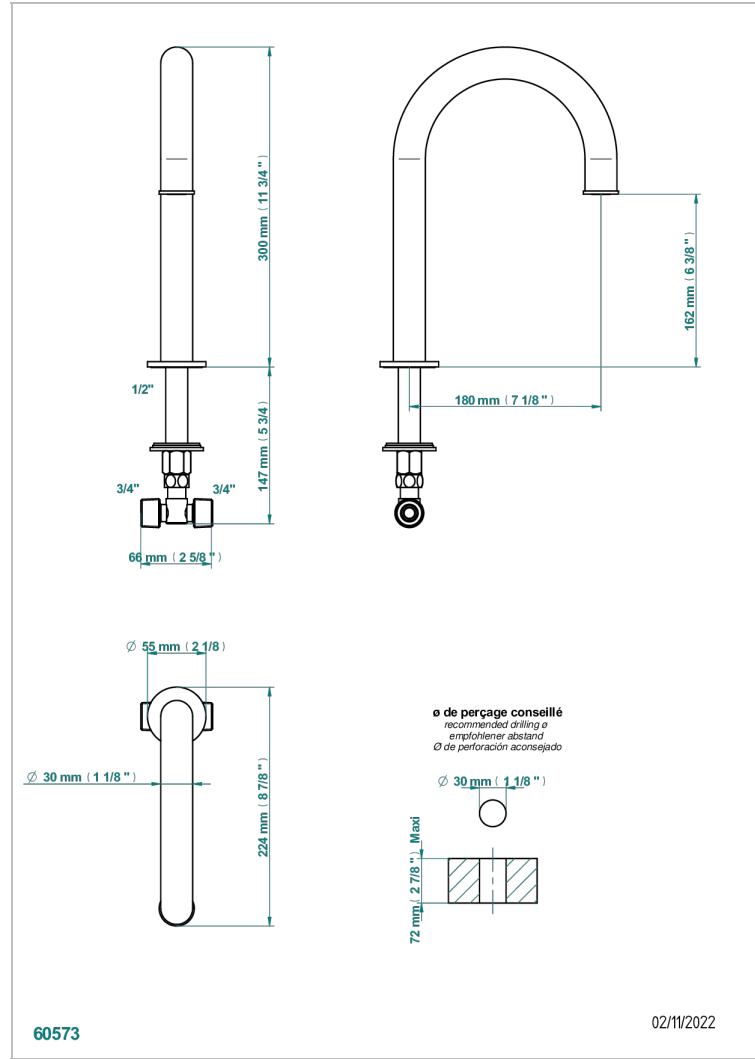

BONDI WITH LEVER

G7G-29SGH

Rim mounted bath spout, high model

CHARACTERISTIC

- Bondi with lever
- Rim mounted bath spout, high model

TECHNICAL SPECS

- Recommandé : 3 bars (max. 5 bars) - Advised : 43,5 psi (max. 72 psi)
- 48 l/min à 3 bars (12.7 gpm at 43.5 psi)