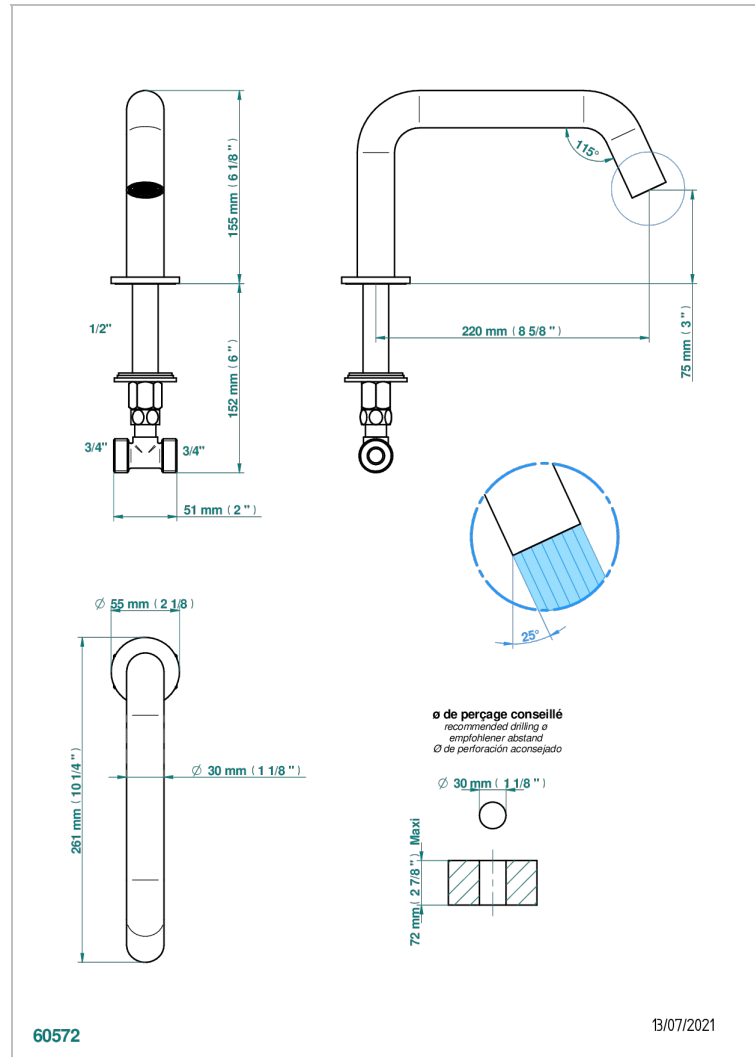

BONDI WITH LEVER HANDLES

G7G-29SGB

Tub spout, low

CHARACTERISTIC

- Bondi with lever handles
- Tub spout, low

TECHNICAL SPECS

- Recommandé : 3 bars (max. 5 bars) - Advised : 43,5 psi (max. 72 psi)
- 48 l/min à 3 bars (12.7 gpm at 43.5 psi)