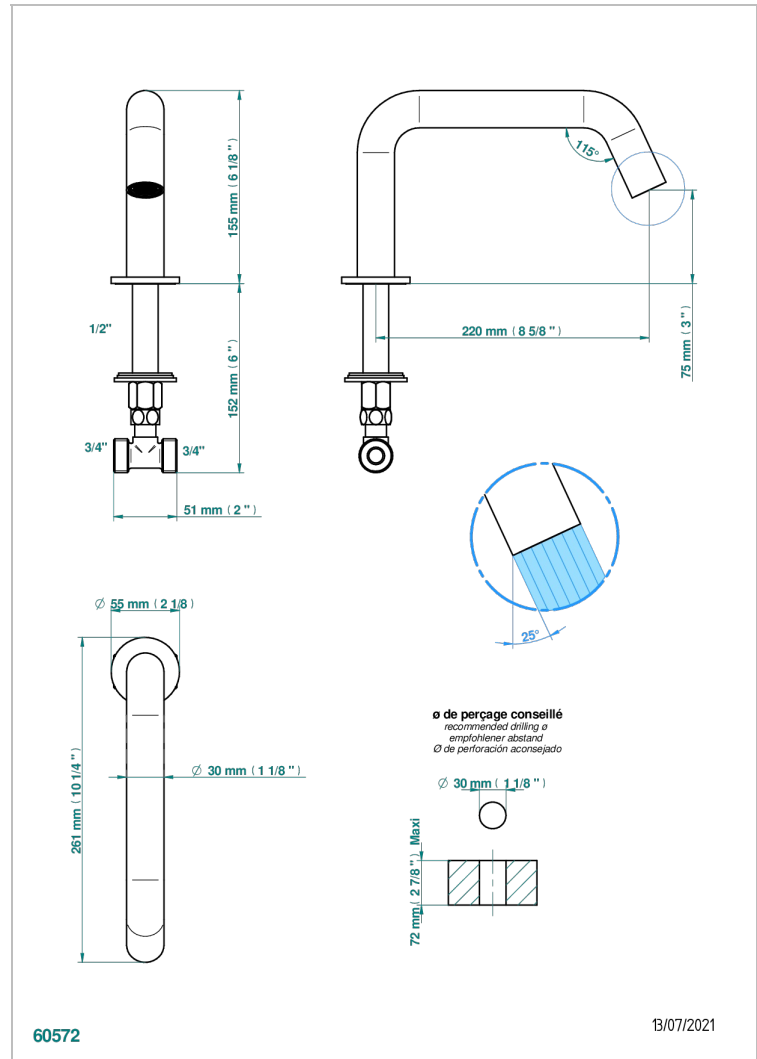

BONDI WITH LEVER

G7G-29SGB

Rim mounted bath spout, super goliath low spout

CHARACTERISTIC

- Bondi with lever
- Rim mounted bath spout, super goliath low spout

TECHNICAL SPECS

- Recommandé : 3 bars (max. 5 bars) - Advised : 43,5 psi (max. 72 psi)
- 48 l/min à 3 bars (12.7 gpm at 43.5 psi)