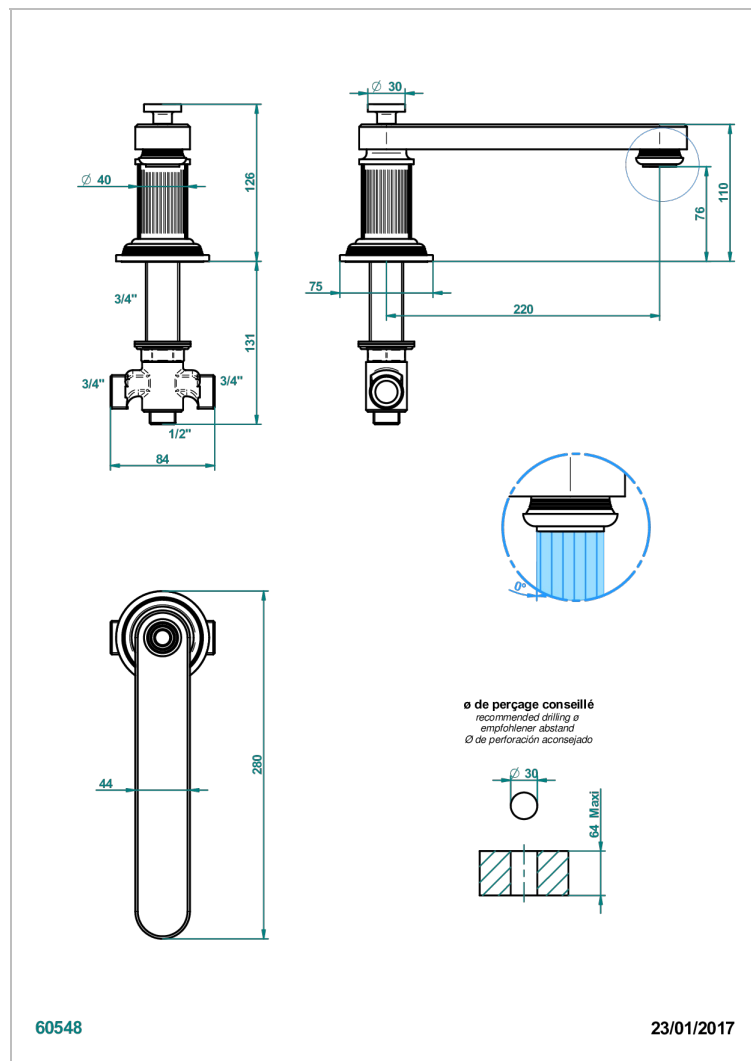

GRAND CENTRAL METAL WITH LEVER HANDLES

U9L-29SGIB

Tub spout, low, with integral diverter

CHARACTERISTIC

- Grand central Metal with lever handles
- Tub spout, low, with integral diverter

AVAILABLE FINITIONS