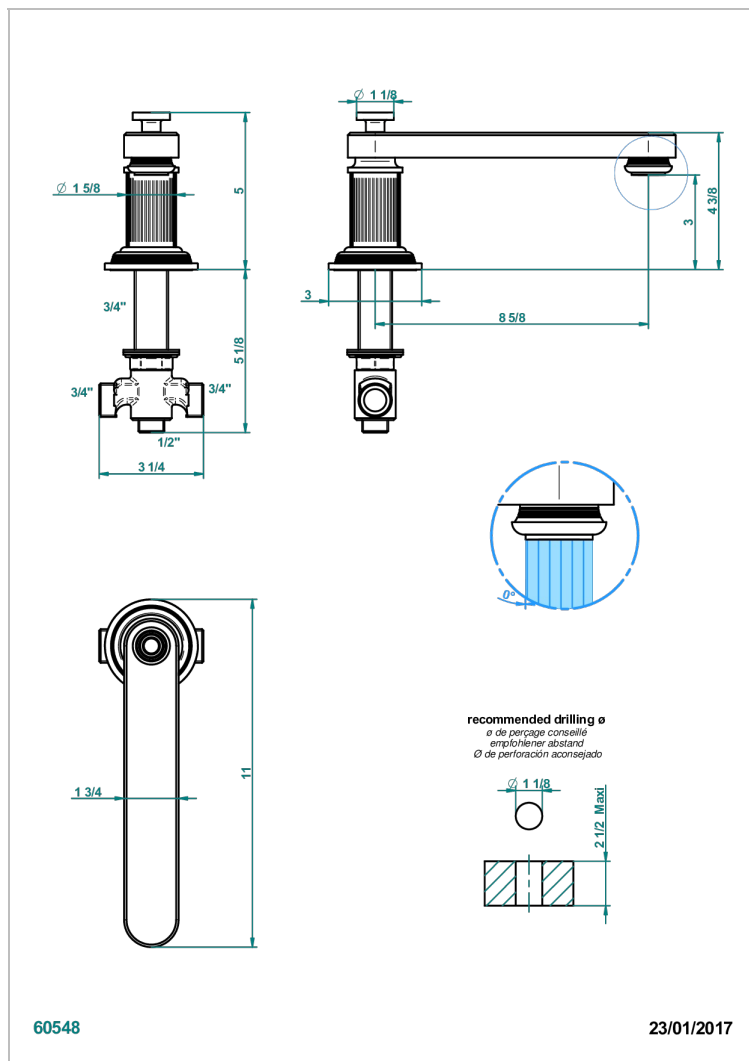

GRAND CENTRAL METAL WITH LEVER HANDLES

U9L-29SGIB

Tub spout, low, with integral diverter

CHARACTERISTIC

- Grand central Metal with lever handles
- Tub spout, low, with integral diverter

AVAILABLE FINITIONS