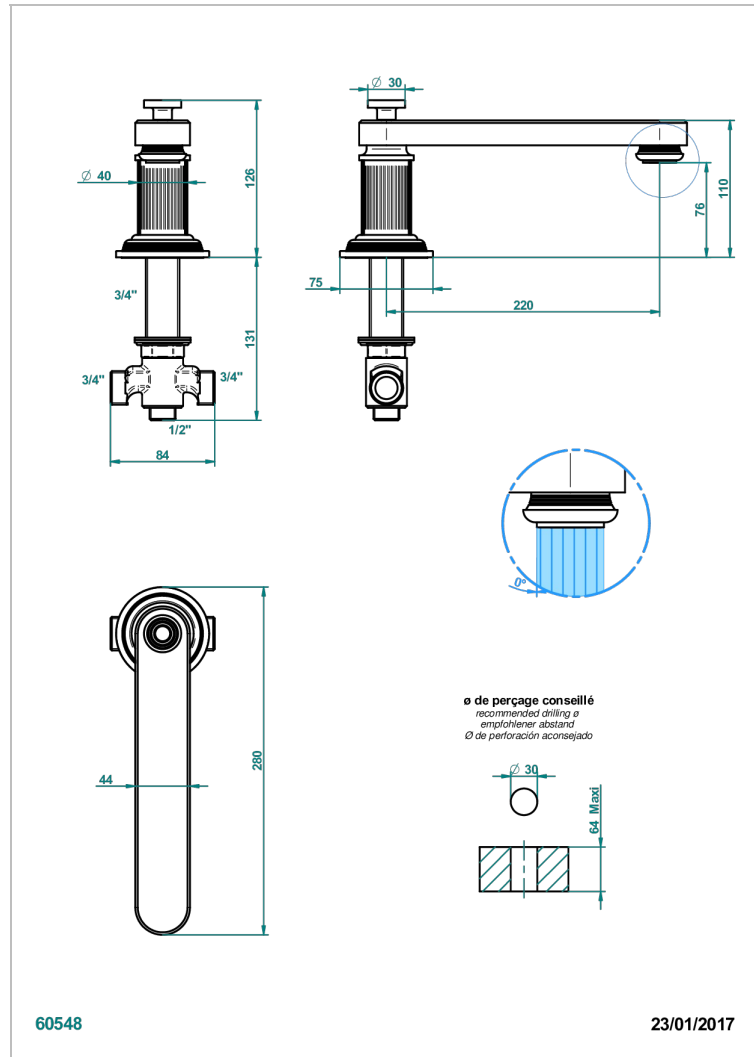

# GRAND CENTRAL METAL WITH LEVER

U9L-29SGIB

Rim mounted bath spout and diverter, super goliath low spout

## CHARACTERISTIC

- Grand central Metal with lever
- Rim mounted bath spout and diverter, super goliath low spout