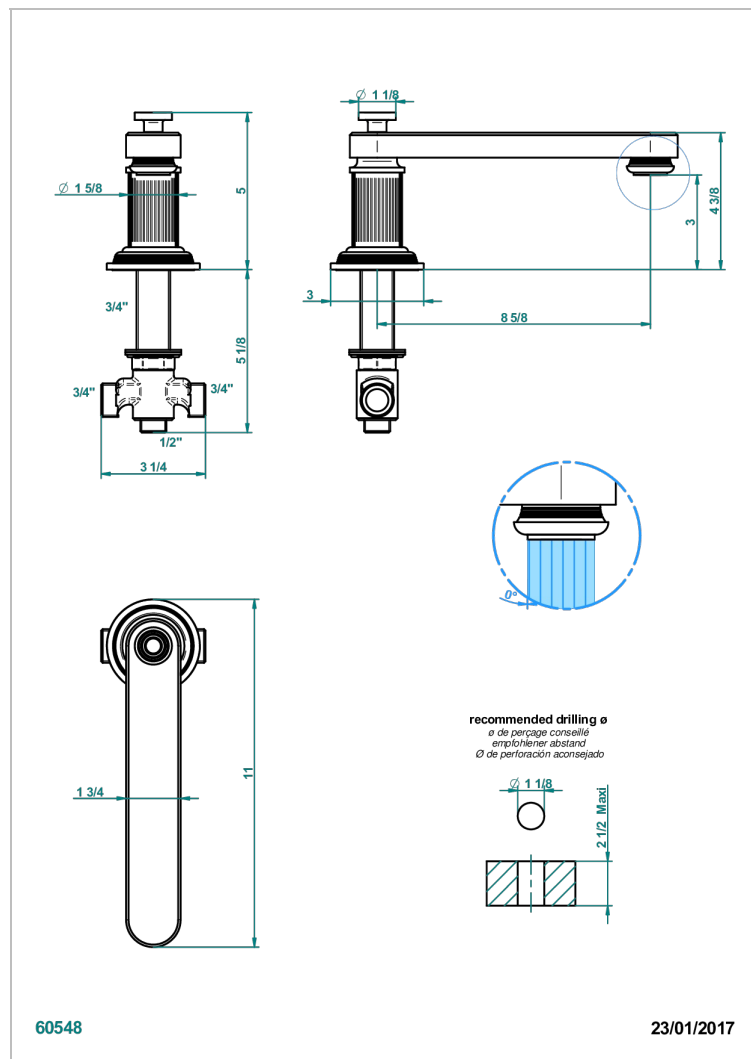

# GRAND CENTRAL METAL WITH LEVER

U9L-29SGIB

Rim mounted bath spout and diverter, super goliath low spout

## CHARACTERISTIC

- Grand central Metal with lever
- Rim mounted bath spout and diverter, super goliath low spout