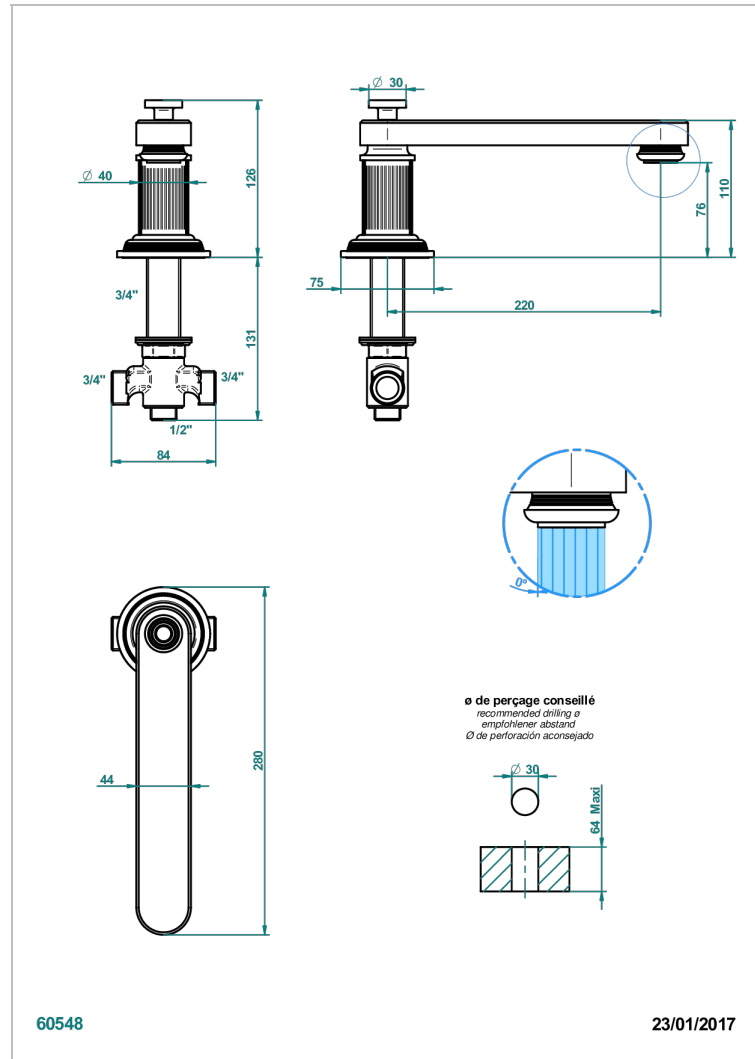

GRAND CENTRAL METAL WITH LEVER

U9L-29SGIB

Rim mounted bath spout and diverter, super goliath low spout

CHARACTERISTIC

- Grand central Metal with lever
- Rim mounted bath spout and diverter, super goliath low spout