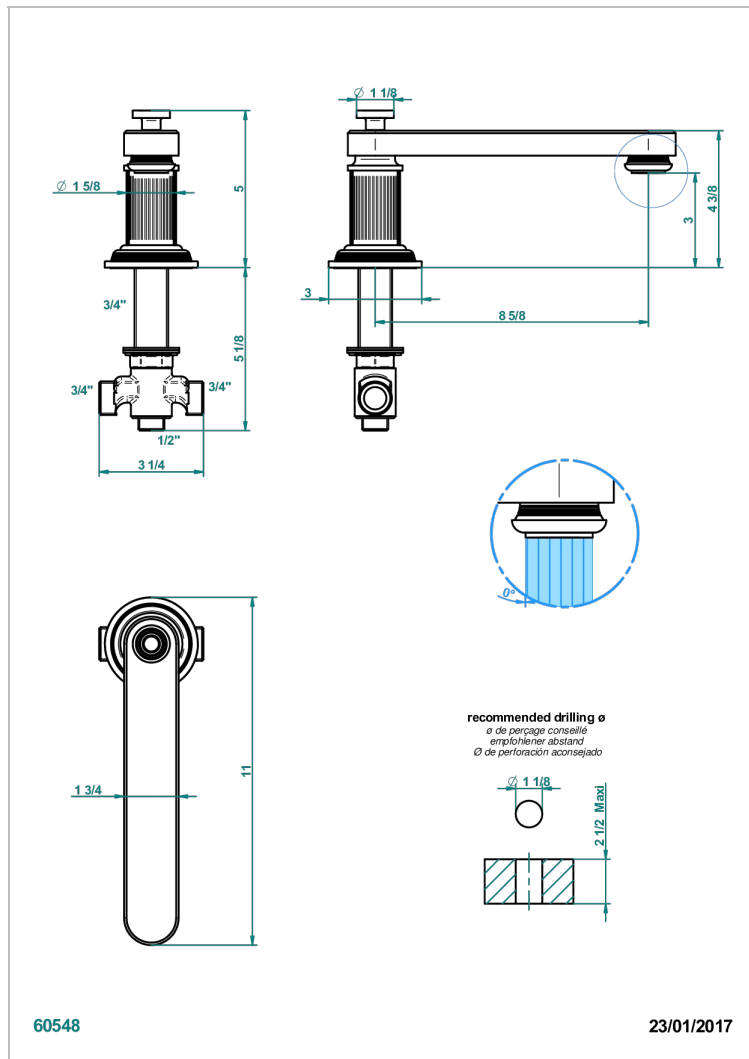

# GRAND CENTRAL METAL WITH LEVER

U9L-29SGIB

THG  
PARIS

Rim mounted bath spout and diverter, super goliath low spout

## CHARACTERISTIC

- Grand central Metal with lever
- Rim mounted bath spout and diverter, super goliath low spout