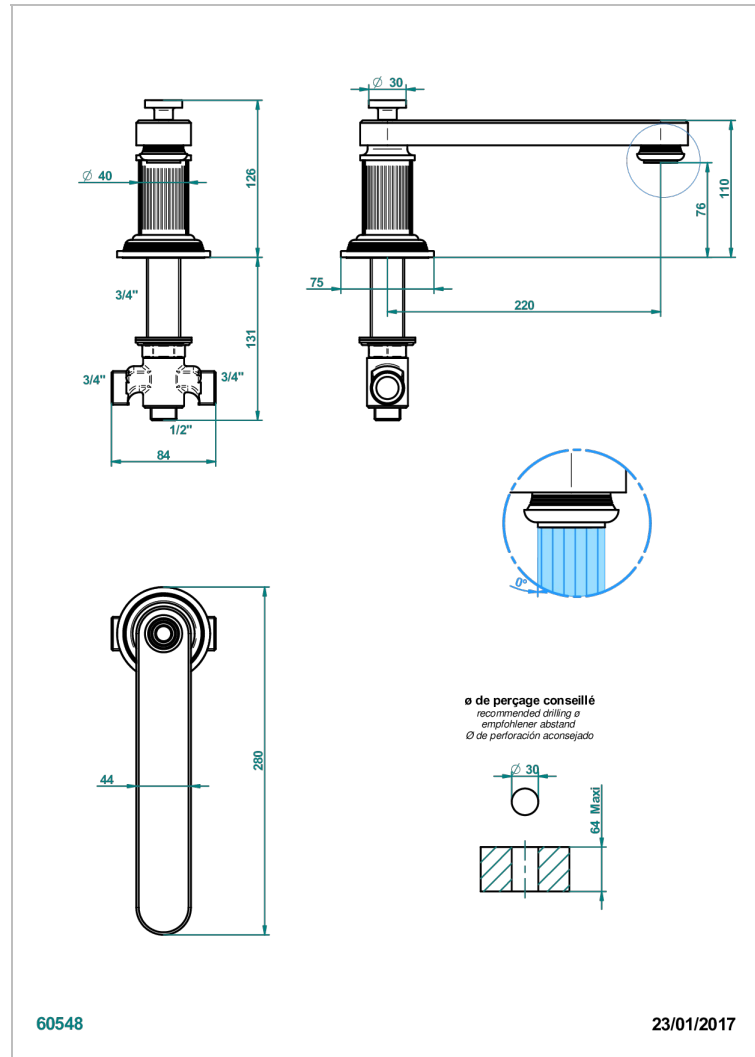

GRAND CENTRAL METAL

U9K-29SGIB

Rim mounted bath spout and diverter, super goliath low spout

CHARACTERISTIC

- Grand central Metal
- Rim mounted bath spout and diverter, super goliath low spout

AVAILABLE FINITIONS