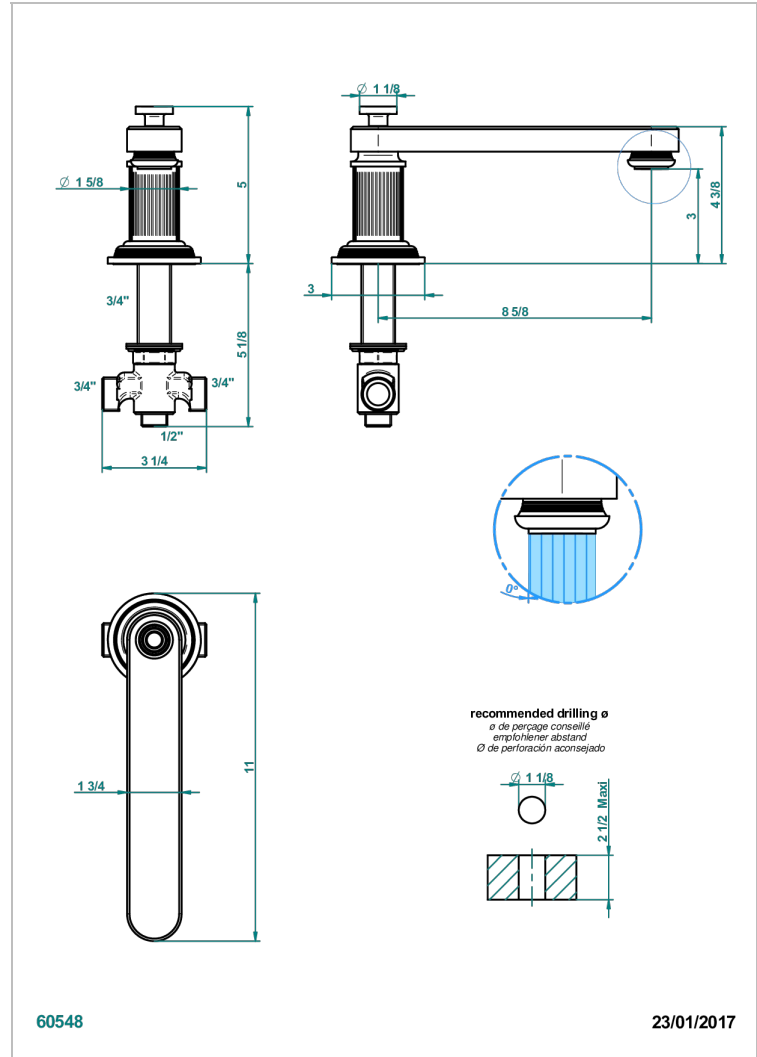

GRAND CENTRAL METAL

U9K-29SGIB

Rim mounted bath spout and diverter, super goliath low spout

CHARACTERISTIC

- Grand central Metal
- Rim mounted bath spout and diverter, super goliath low spout

AVAILABLE FINITIONS