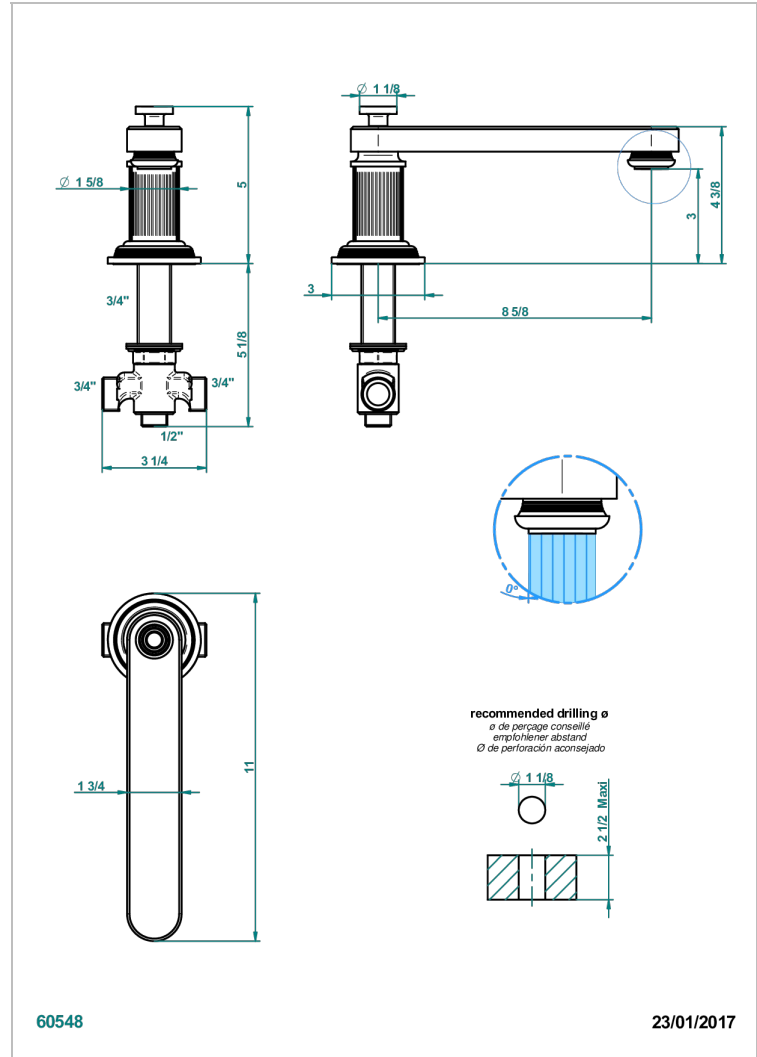

# GRAND CENTRAL METAL

U9K-29SGIB

Rim mounted bath spout and diverter, super goliath low spout

## CHARACTERISTIC

- Grand central Metal
- Rim mounted bath spout and diverter, super goliath low spout