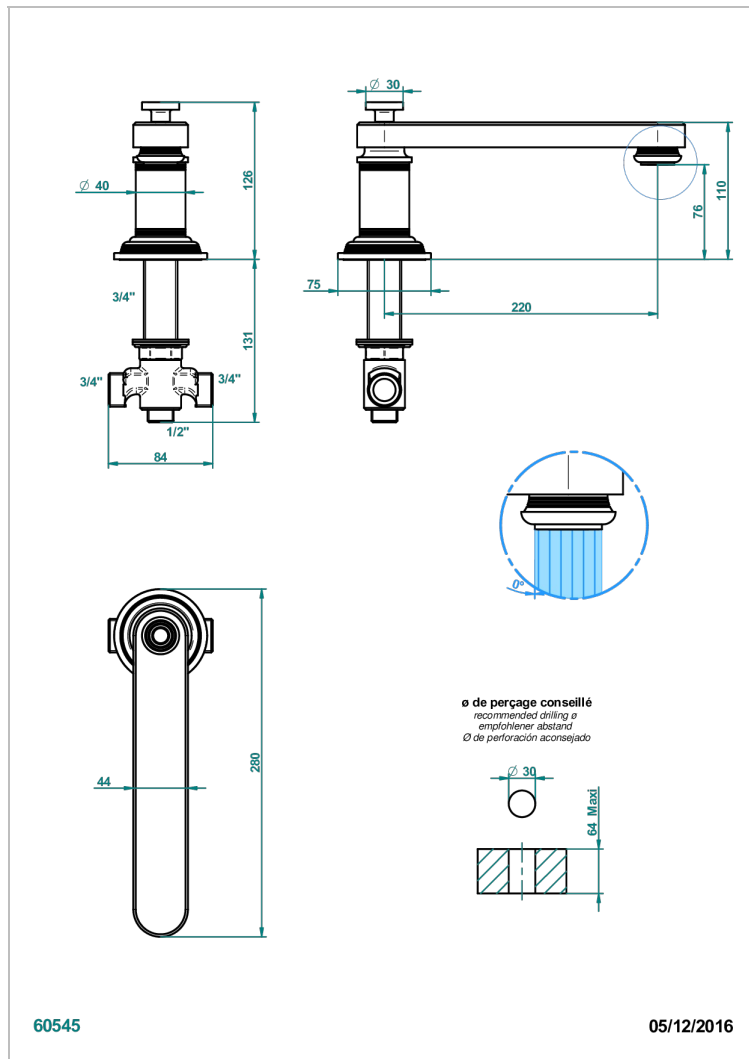

# WEST COAST METAL WITH LEVER HANDLES

U9B-29SGIB

Tub spout, low, with integral diverter

## CHARACTERISTIC

- West Coast Metal with lever handles
- Tub spout, low, with integral diverter