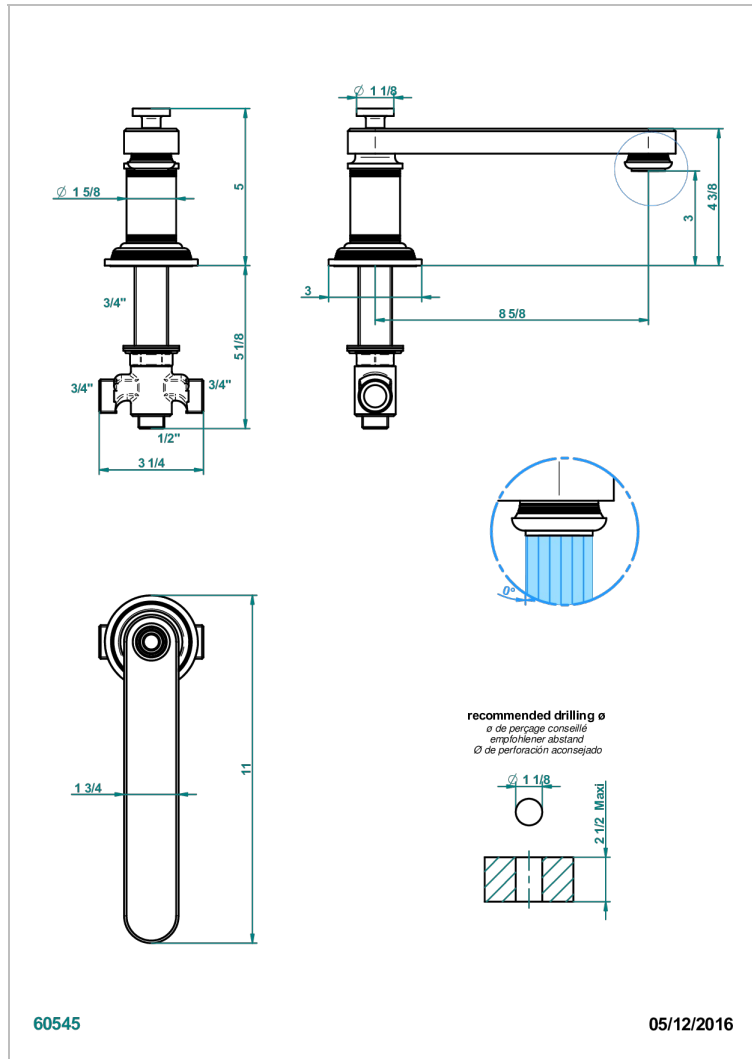

WEST COAST METAL WITH LEVER HANDLES

U9B-29SGIB

Tub spout, low, with integral diverter

CHARACTERISTIC

- West Coast Metal with lever handles
- Tub spout, low, with integral diverter

AVAILABLE FINITIONS

Black ceram - D30
 Blush PVD - H62
 Brass color PVD - H49
 Brown bronze color PVD - F33
 Chrome polished - A02
 Copper antique matt, coated - H07