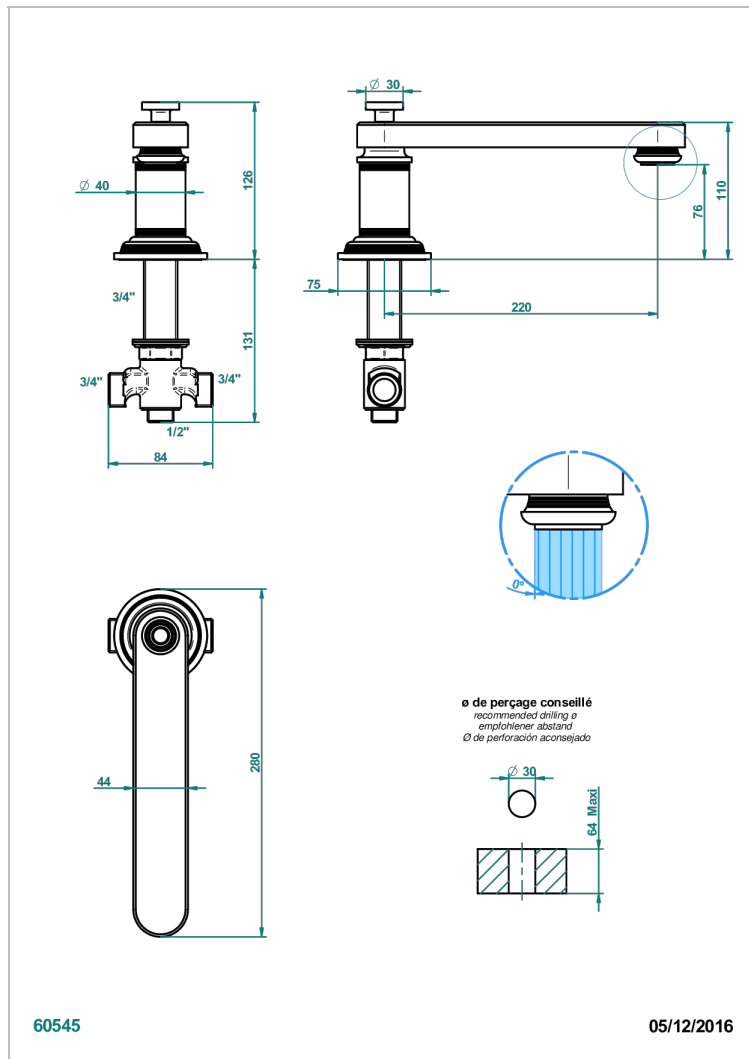

WEST COAST METAL WITH LEVER

U9B-29SGIB

Rim mounted bath spout and diverter, super goliath low spout

CHARACTERISTIC

- West Coast Metal with lever
- Rim mounted bath spout and diverter, super goliath low spout