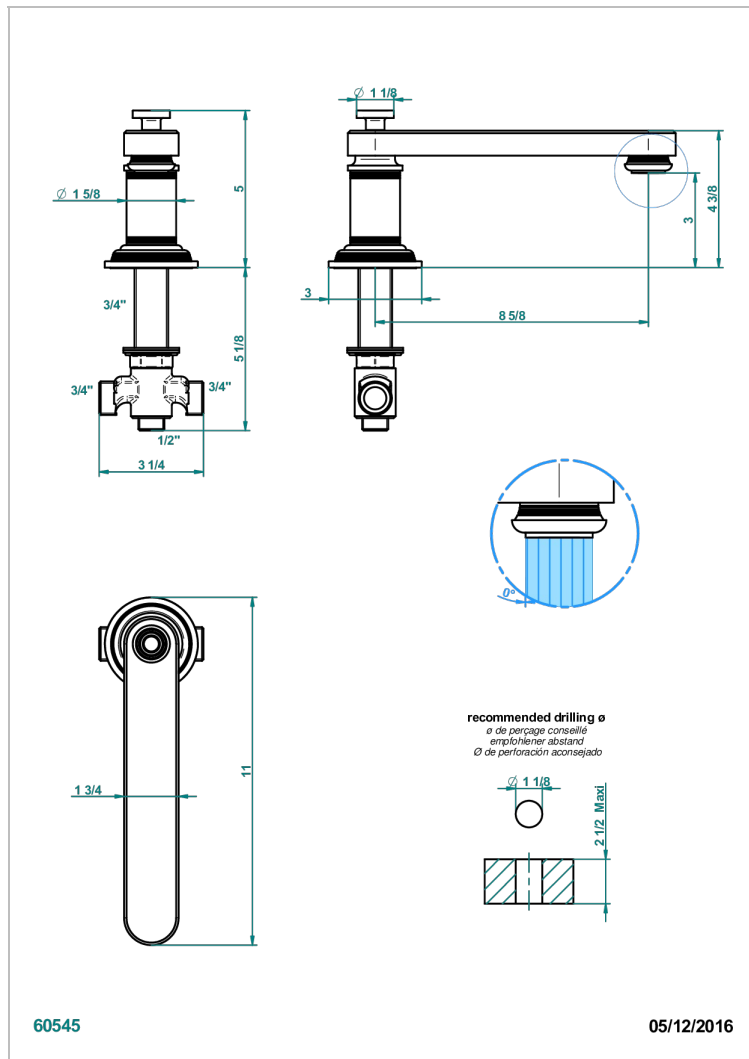

WEST COAST METAL WITH LEVER

U9B-29SGIB

Rim mounted bath spout and diverter, super goliath low spout

CHARACTERISTIC

- West Coast Metal with lever
- Rim mounted bath spout and diverter, super goliath low spout