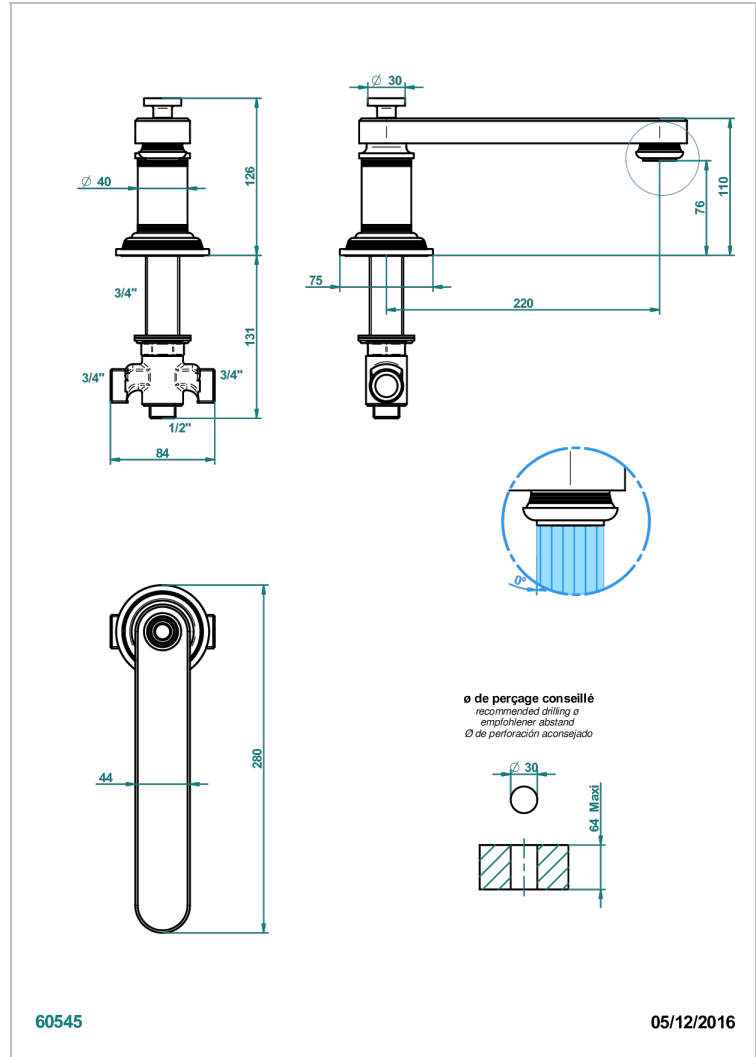

WEST COAST METAL WITH LEVER

U9B-29SGIB

Rim mounted bath spout and diverter, super goliath low spout

CHARACTERISTIC

- West Coast Metal with lever
- Rim mounted bath spout and diverter, super goliath low spout