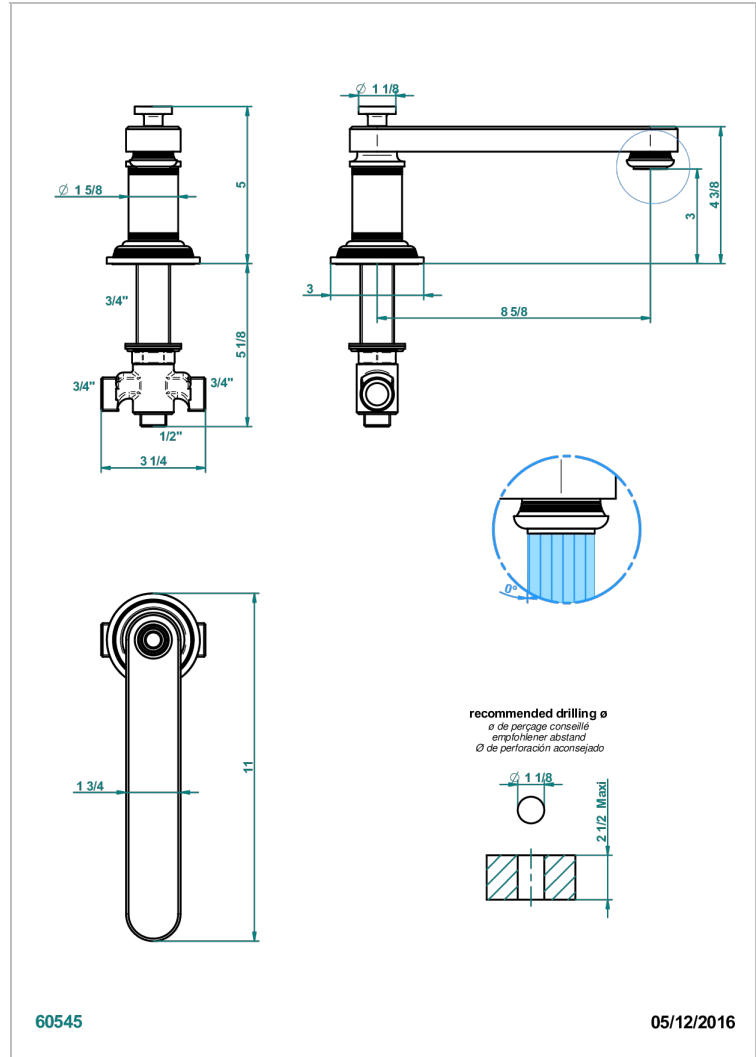

WEST COAST METAL WITH LEVER

U9B-29SGIB

Rim mounted bath spout and diverter, super goliath low spout

CHARACTERISTIC

- West Coast Metal with lever
- Rim mounted bath spout and diverter, super goliath low spout