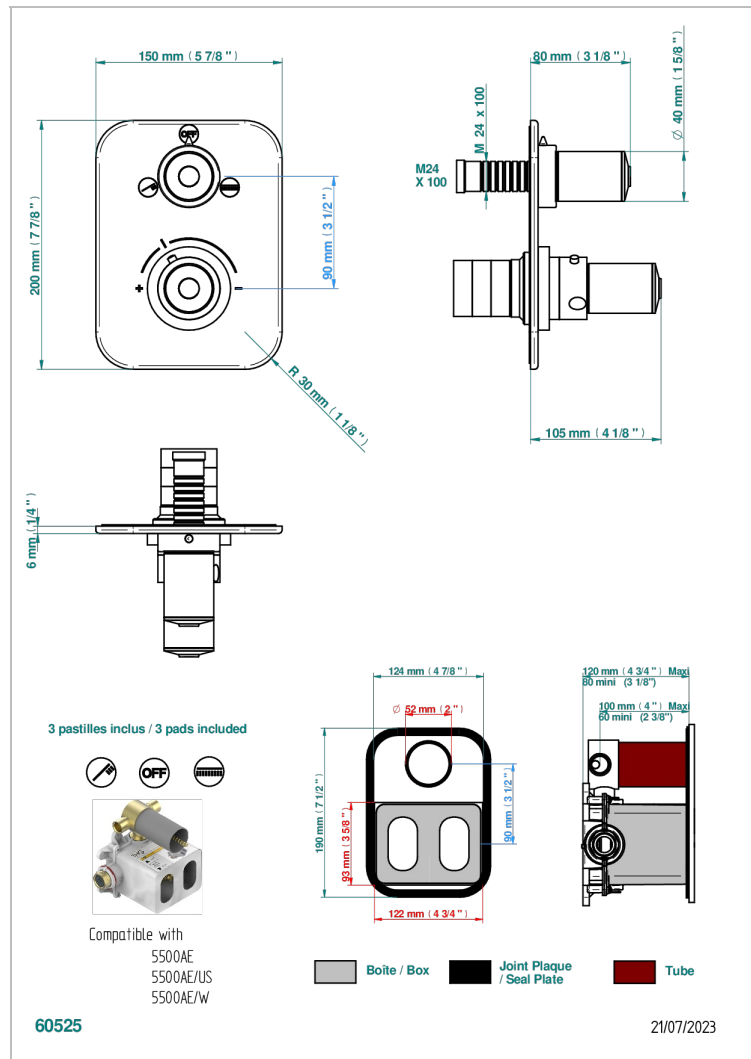

FAUBOURG BLACK PORCELAIN

G2L-5500BE

THG
PARIS

Trim for THG thermostat with 2-way diverter, rough part supplied with fixing box ref. 5 500AE/US

CHARACTERISTIC

- Built-in thermostatic cover for 5500AE - 5500AE/US - 5500AE/W with 2 no.1/2" outputs and 1 stop function
- Requires concealed thermostat Ref 5500AE - 5500AE/US - 5500AE/W
- For Shower 2 functions - non simultaneous -
- Temperature control knob with security stop at 38°C
- Solid brass plate and knob
- ASME : ASME A112.18.1-2011/CSA B125.1-11
- DVGW : DW-6512CQ0608

STANDARDS

RELATED SKU'S

- Ref. G00-5500AE/US 3/4" THG thermostat with 2-way diverter with wax cartridge with stop valve and 2 outlets delivered with a built-in box, no trim
- Ref. G00-5100G Reinforced stop ring for THG thermostatic with fixing set