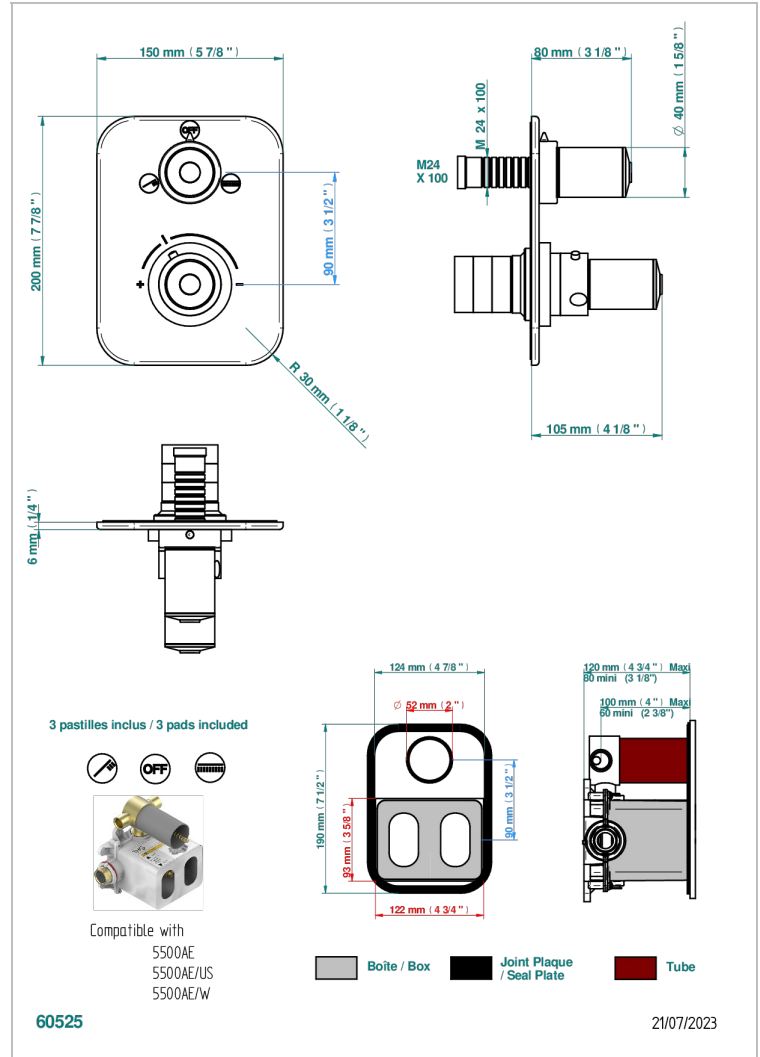

FAUBOURG BLACK PORCELAIN

G2L-5500BE

Trim for THG thermostat with 2 way diverter - ref. 5 500AE with box for rough parts

THG
PARIS

CHARACTERISTIC

- Built-in thermostatic cover for 5500AE - 5500AE/US - 5500AE/W with 2 no.1/2" outputs and 1 stop function
- Requires concealed thermostat Ref 5500AE - 5500AE/US - 5500AE/W
- For Shower 2 functions - non simultaneous -
- Temperature control knob with security stop at 38°C
- Solid brass plate and knob
- ASME : ASME A112.18.1-2011/CSA B125.1-11
- DVGW : DW-6512CQ0608

STANDARDS

RELATED SKU'S

- Ref. G00-5500AE 3/4" THG thermostat with wax cartridge with stop valve and 2 outlets (stop position between outlets), delivered with a built-in box, no trim
- Ref. G00-5100G Reinforced stop ring for THG thermostatic with fixing set