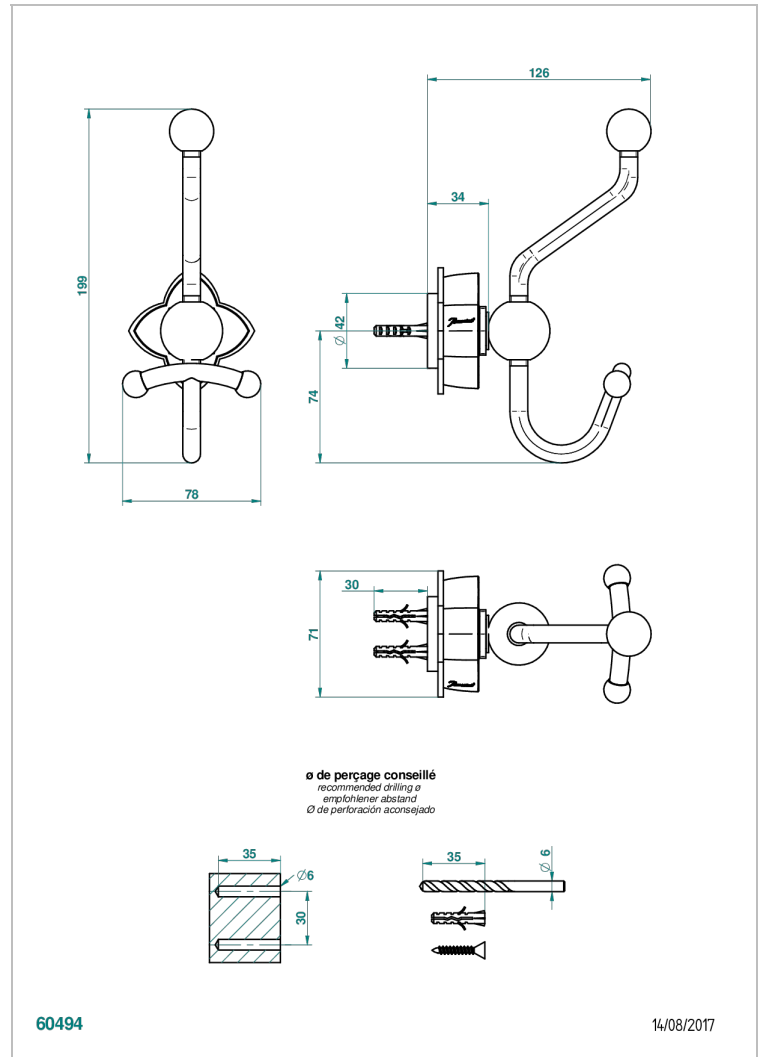

PETALE DE CRISTAL - BLACK CRYSTAL

U6D-510A

Double robe hook

THG[®]
PARIS

CHARACTERISTIC

- Pétale de Cristal - Black crystal
- Double robe hook

AVAILABLE FINITIONS

Black ceram - D30
Blush PVD - H62
Brass color PVD - H49
Brown bronze color PVD - F33
Chrome polished - A02
Chrome polished / gold polished - G02

Matt graphite PVD - H65
Matt nickel (American satin) - C01
Matt nickel color PVD - H56
Nickel antique / Sovereign - H28
Nickel color PVD - H55
Nickel polished - B01

Soft gold - F30
Soft matt gold - F31
Umber PVD - H66