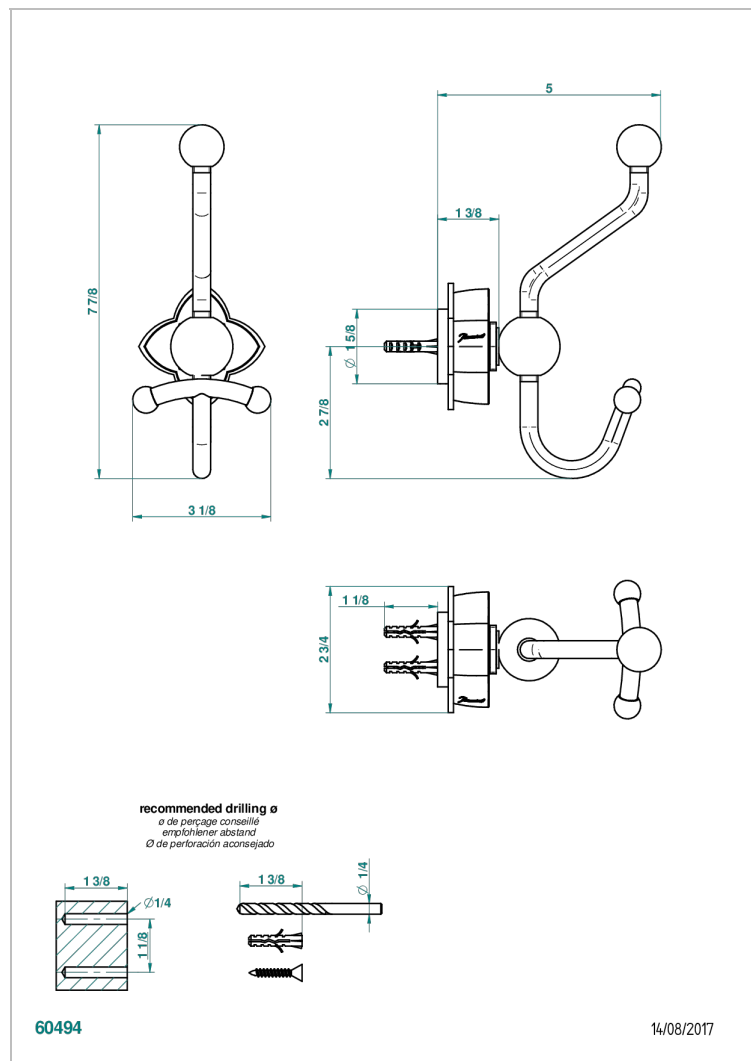

PETALE DE CRISTAL - BLACK CRYSTAL

U6D-510A

Double robe hook

CHARACTERISTIC

- Pétale de Cristal - Black crystal
- Double robe hook

AVAILABLE FINITIONS

Black ceram - D30
 Blush PVD - H62
 Brass color PVD - H49
 Brown bronze color PVD - F33
 Chrome polished - A02
 Chrome polished / gold polished - G02