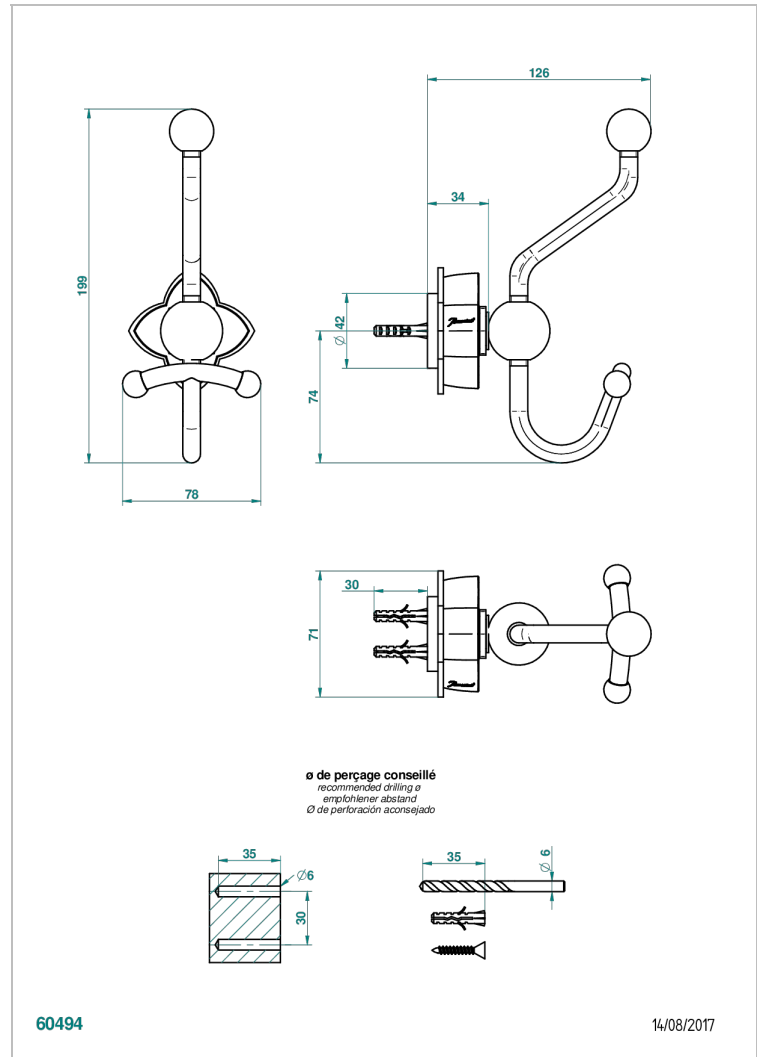

PETALE DE CRISTAL - BLACK CRYSTAL

U6D-510A

Double robe hook

THG[®]
PARIS

CHARACTERISTIC

- Pétale de Cristal - Black crystal
- Double robe hook

AVAILABLE FINITIONS

Antique nickel - H28
Black ceram - D30
Blush PVD - H62
Brass color PVD - H49
Brown bronze color PVD - F33
Gold color PVD - H52

Nickel color PVD - H55
Polished chrome (color finish) - A02
Polished chrome / Polished gold (color finish) - G02
Polished gold (color finish) - F01
Polished nickel - B01
Soft gold - F30

Soft matt gold - F31
Umber PVD - H66
Varnished matt antique red copper (color finish) - H07