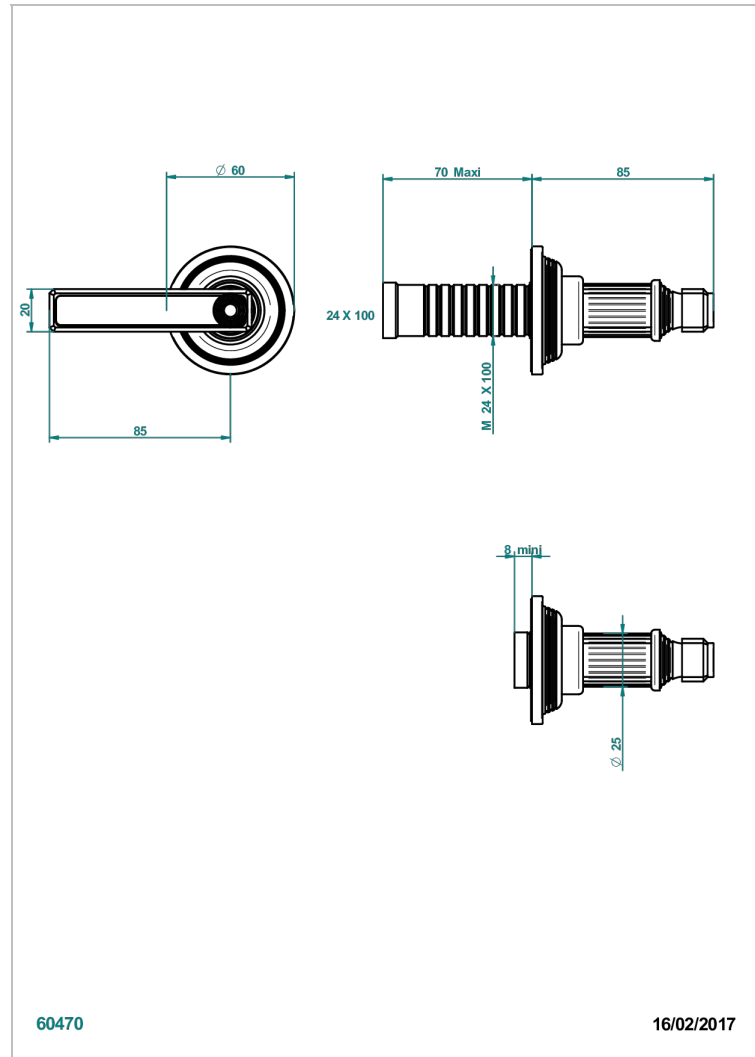

GRAND CENTRAL WHITE ONYX WITH LEVER HANDLES

U9S-30B

Wall volume control 30 & 32 trim

THG[®]
PARIS

60470

16/02/2017

CHARACTERISTIC

- Grand central White Onyx with lever handles
- Wall volume control 30 & 32 trim

RELATED SKU'S

- Ref. G00-32CUSA 3/4" Volume control wall valve with ceramic cartridge
- Ref. G00-32HUSA 3/4" Volume control wall valve with ceramic cartridge counterclockwise
- Ref. G00-30CUSA 1/2" volume control wall valve with ceramic cartridge
- Ref. G00-30HUSA 1/2" Volume control wall valve with ceramic cartridge counterclockwise