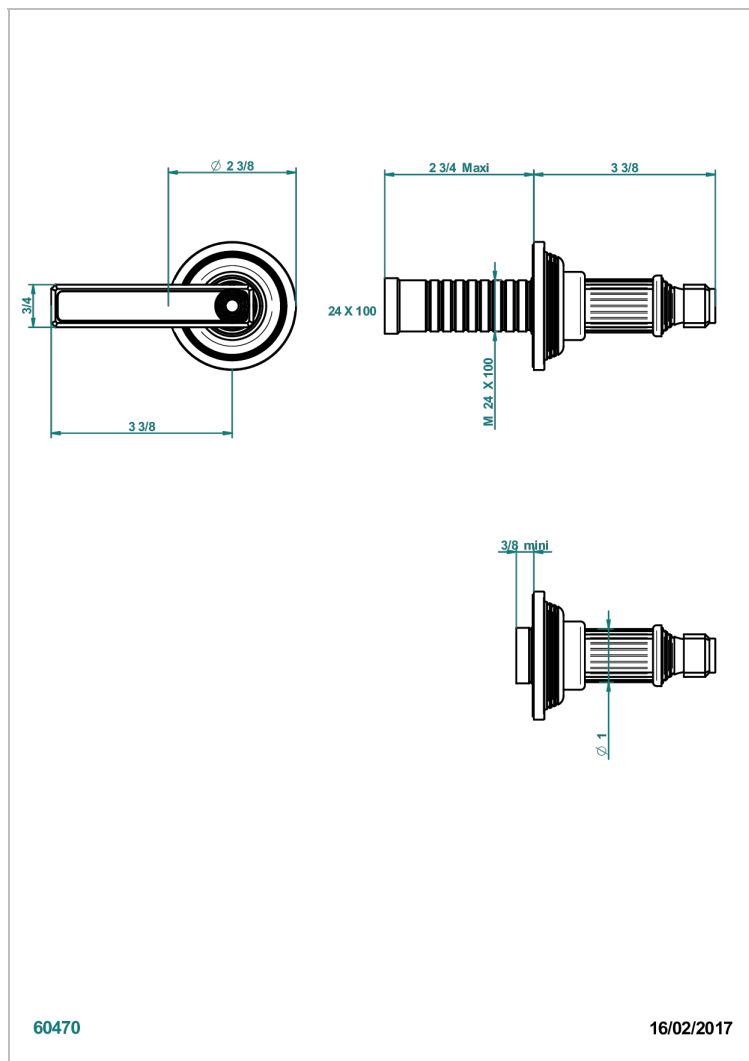

GRAND CENTRAL WHITE ONYX WITH LEVER HANDLES

U9S-30B

Wall volume control 30 & 32 trim

CHARACTERISTIC

- Grand central White Onyx with lever handles
- Wall volume control 30 & 32 trim

RELATED SKU'S

- Ref. G00-32CUSA 3/4" Volume control wall valve with ceramic cartridge
- Ref. G00-32HUSA 3/4" Volume control wall valve with ceramic cartridge counterclockwise
- Ref. G00-30CUSA 1/2" volume control wall valve with ceramic cartridge
- Ref. G00-30HUSA 1/2" Volume control wall valve with ceramic cartridge counterclockwise