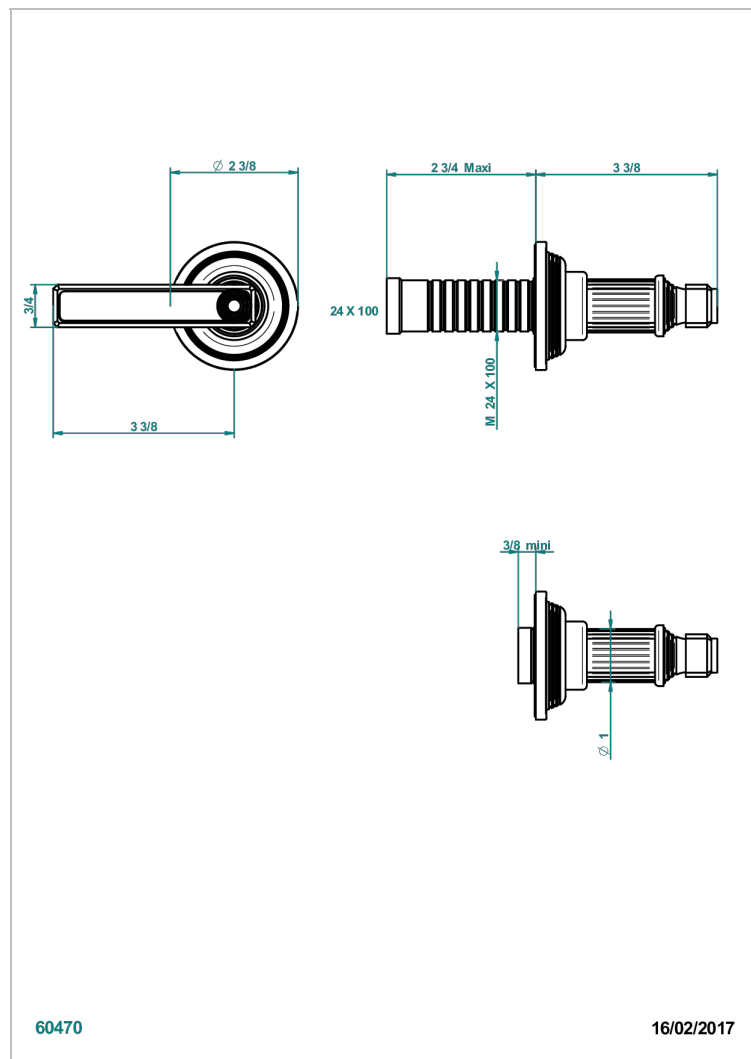

# GRAND CENTRAL WHITE ONYX WITH LEVER HANDLES

U9S-30B

Trim only for wall valve 1/2" ref.30/CA & 30/HA and 3/4" ref.32/CA & 32/HA and diverter ref.50/4VMA

## CHARACTERISTIC

- Grand central White Onyx with lever handles
- Trim only for wall valve 1/2" ref.30/CA & 30/HA and 3/4" ref.32/CA & 32/HA and diverter ref.50/4VMA

## RELATED SKU'S

- Ref. G00-30/CA Wall mounted 1/2" valve body with ceramic head, 1/4 turn left - no trim
- Ref. G00-30/HA Wall mounted 1/2" valve body with ceramic head, 1/4 turn right
- Ref. G00-32/CA Wall mounted 3/4" valve with ceramic head, 1/4 turn left - no trim
- Ref. G00-32/HA Wall mounted 3/4" valve body with ceramic head, 1/4 turn right - no trim