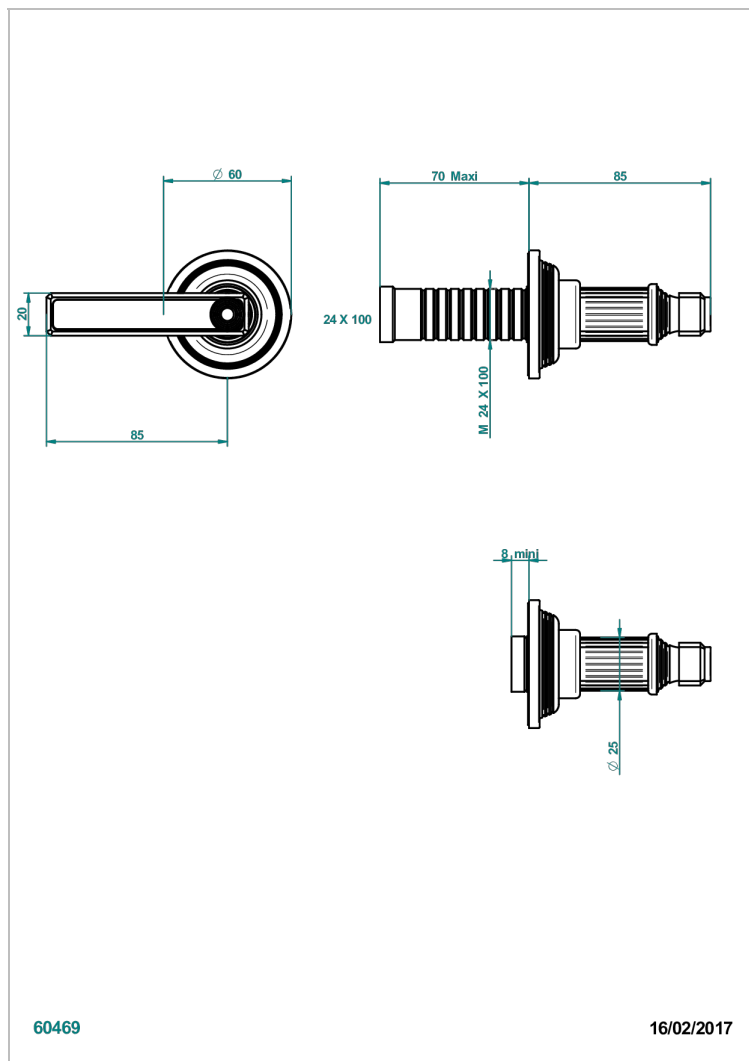

GRAND CENTRAL BLACK ONYX WITH LEVER HANDLES

U9N-30B

Wall volume control 30 & 32 trim

CHARACTERISTIC

- Grand central Black Onyx with lever handles
- Wall volume control 30 & 32 trim

RELATED SKU'S

- Ref. G00-32CUSA 3/4" Volume control wall valve with ceramic cartridge
- Ref. G00-32HUSA 3/4" Volume control wall valve with ceramic cartridge counterclockwise
- Ref. G00-30CUSA 1/2" volume control wall valve with ceramic cartridge
- Ref. G00-30HUSA 1/2" Volume control wall valve with ceramic cartridge counterclockwise