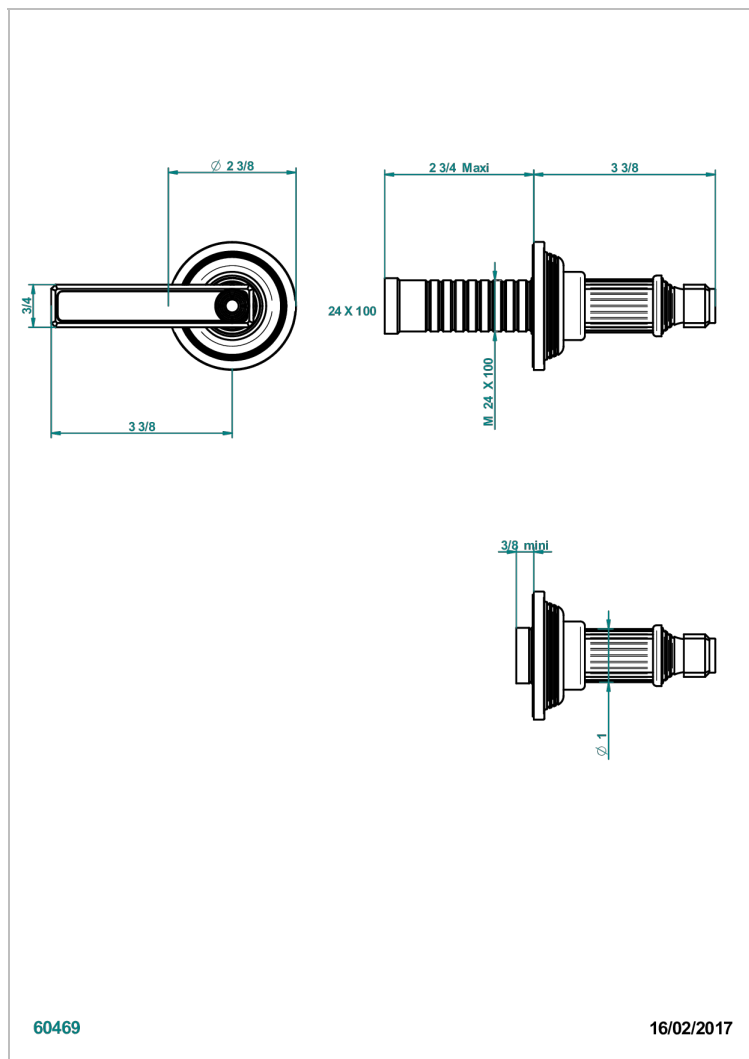

GRAND CENTRAL BLACK ONYX WITH LEVER HANDLES

U9N-30B

Wall volume control 30 & 32 trim

CHARACTERISTIC

- Grand central Black Onyx with lever handles
- Wall volume control 30 & 32 trim

RELATED SKU'S

- Ref. G00-32CUSA 3/4" Volume control wall valve with ceramic cartridge
- Ref. G00-32HUSA 3/4" Volume control wall valve with ceramic cartridge counterclockwise
- Ref. G00-30CUSA 1/2" volume control wall valve with ceramic cartridge
- Ref. G00-30HUSA 1/2" Volume control wall valve with ceramic cartridge counterclockwise