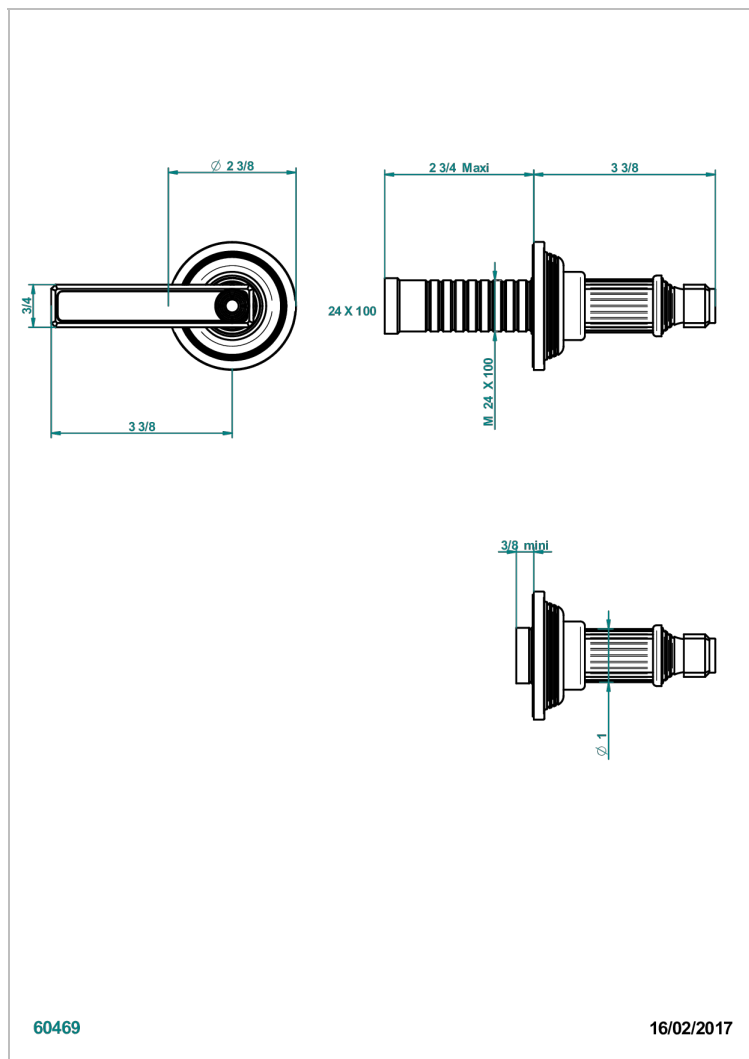

GRAND CENTRAL BLACK ONYX WITH LEVER

U9N-30B

Trim only for wall valve 1/2" ref.30/CA & 30/HA and 3/4" ref.32/CA & 32/HA and diverter ref.50/4VMA

60469

16/02/2017

CHARACTERISTIC

- Grand central Black Onyx with lever
- Trim only for wall valve 1/2" ref.30/CA & 30/HA and 3/4" ref.32/CA & 32/HA and diverter ref.50/4VMA

RELATED SKU'S

- Ref. G00-30/CA Wall mounted 1/2" valve body with ceramic head, 1/4 turn left - no trim
- Ref. G00-30/HA Wall mounted 1/2" valve body with ceramic head, 1/4 turn right
- Ref. G00-32/CA Wall mounted 3/4" valve with ceramic head, 1/4 turn left - no trim
- Ref. G00-32/HA Wall mounted 3/4" valve body with ceramic head, 1/4 turn right - no trim