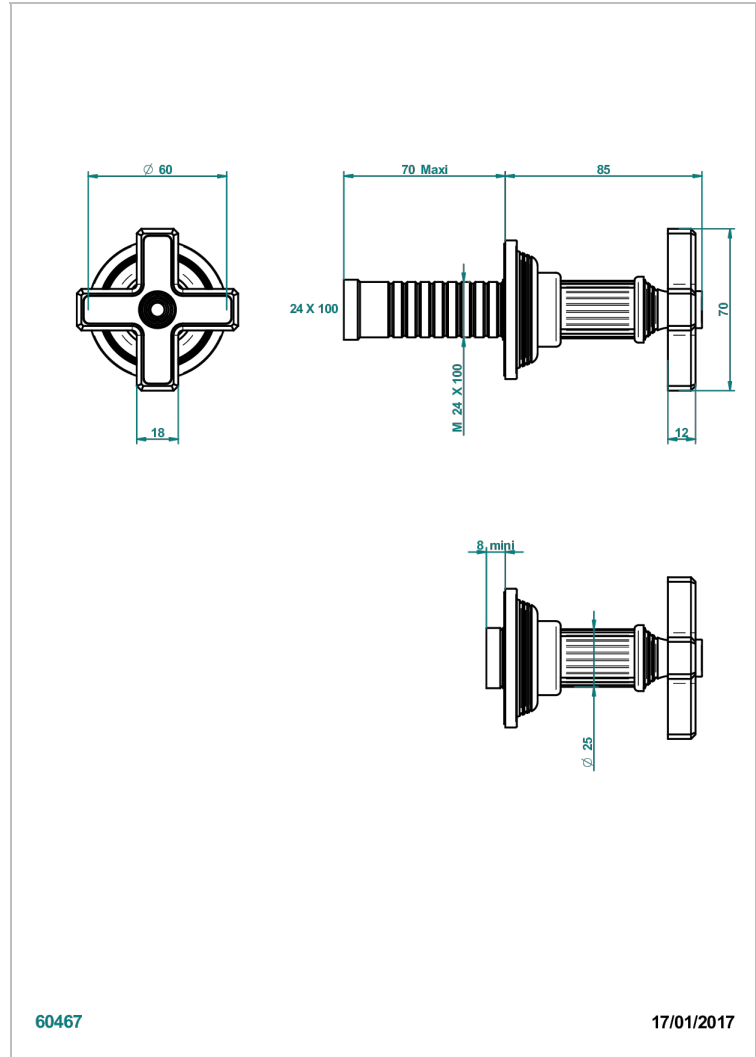

GRAND CENTRAL WHITE ONYX

U9R-30B

Wall volume control 30 & 32 trim

THG[®]
PARIS

60467

17/01/2017

CHARACTERISTIC

- Grand central White Onyx
- Wall volume control 30 & 32 trim

RELATED SKU'S

- Ref. G00-32CUSA 3/4" Volume control wall valve with ceramic cartridge
- Ref. G00-32HUSA 3/4" Volume control wall valve with ceramic cartridge counterclockwise
- Ref. G00-30CUSA 1/2" volume control wall valve with ceramic cartridge
- Ref. G00-30HUSA 1/2" Volume control wall valve with ceramic cartridge counterclockwise