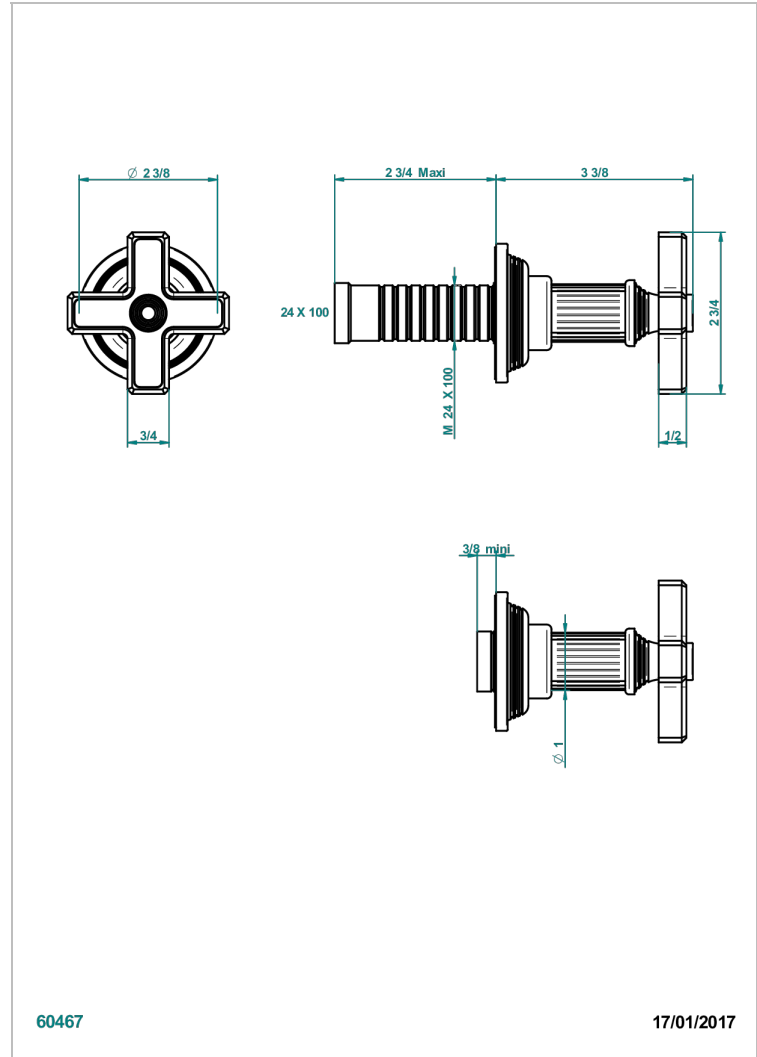

GRAND CENTRAL WHITE ONYX

U9R-30B

Wall volume control 30 & 32 trim

THG[®]
PARIS

60467

17/01/2017

CHARACTERISTIC

- Grand central White Onyx
- Wall volume control 30 & 32 trim

RELATED SKU'S

- Ref. G00-32CUSA 3/4" Volume control wall valve with ceramic cartridge
- Ref. G00-32HUSA 3/4" Volume control wall valve with ceramic cartridge counterclockwise
- Ref. G00-30CUSA 1/2" volume control wall valve with ceramic cartridge
- Ref. G00-30HUSA 1/2" Volume control wall valve with ceramic cartridge counterclockwise