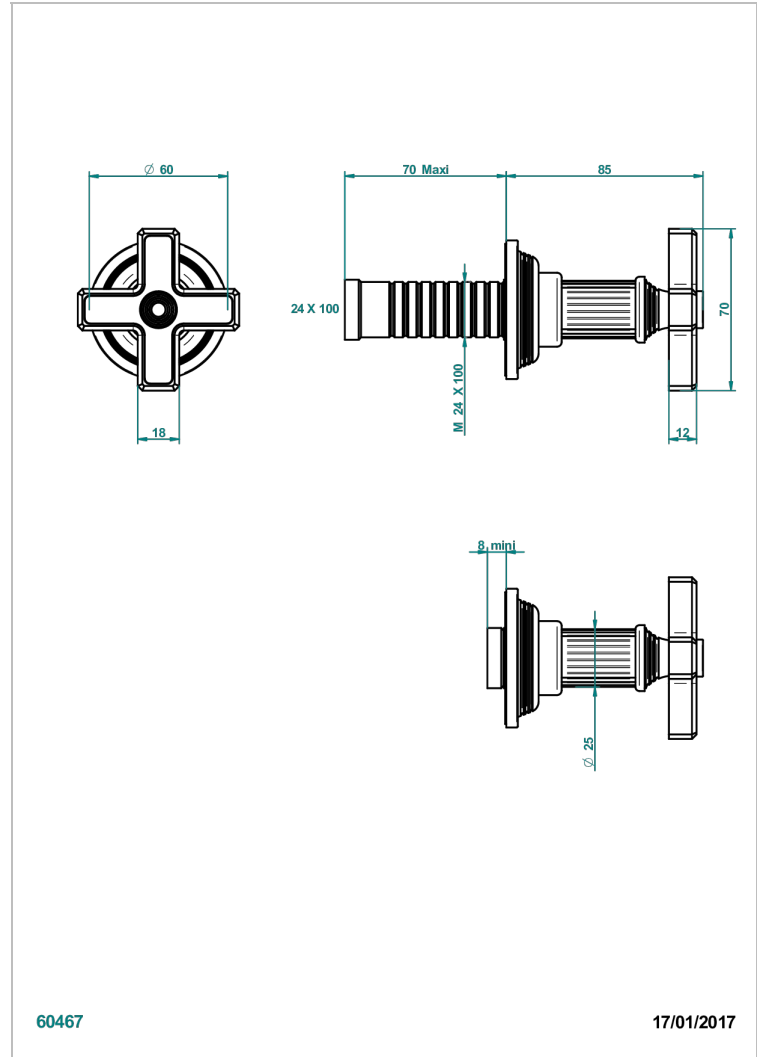

# GRAND CENTRAL WHITE ONYX

U9R-30B

Trim only for wall valve 1/2" ref.30/CA & 30/HA and 3/4" ref.32/CA & 32/HA and diverter ref.50/4VMA

THG<sup>®</sup>  
PARIS

## CHARACTERISTIC

- Grand central White Onyx
- Trim only for wall valve 1/2" ref.30/CA & 30/HA and 3/4" ref.32/CA & 32/HA and diverter ref.50/4VMA

## RELATED SKU'S

- Ref. G00-30/CA Wall mounted 1/2" valve body with ceramic head, 1/4 turn left - no trim
- Ref. G00-30/HA Wall mounted 1/2" valve body with ceramic head, 1/4 turn right
- Ref. G00-32/CA Wall mounted 3/4" valve with ceramic head, 1/4 turn left - no trim
- Ref. G00-32/HA Wall mounted 3/4" valve body with ceramic head, 1/4 turn right - no trim