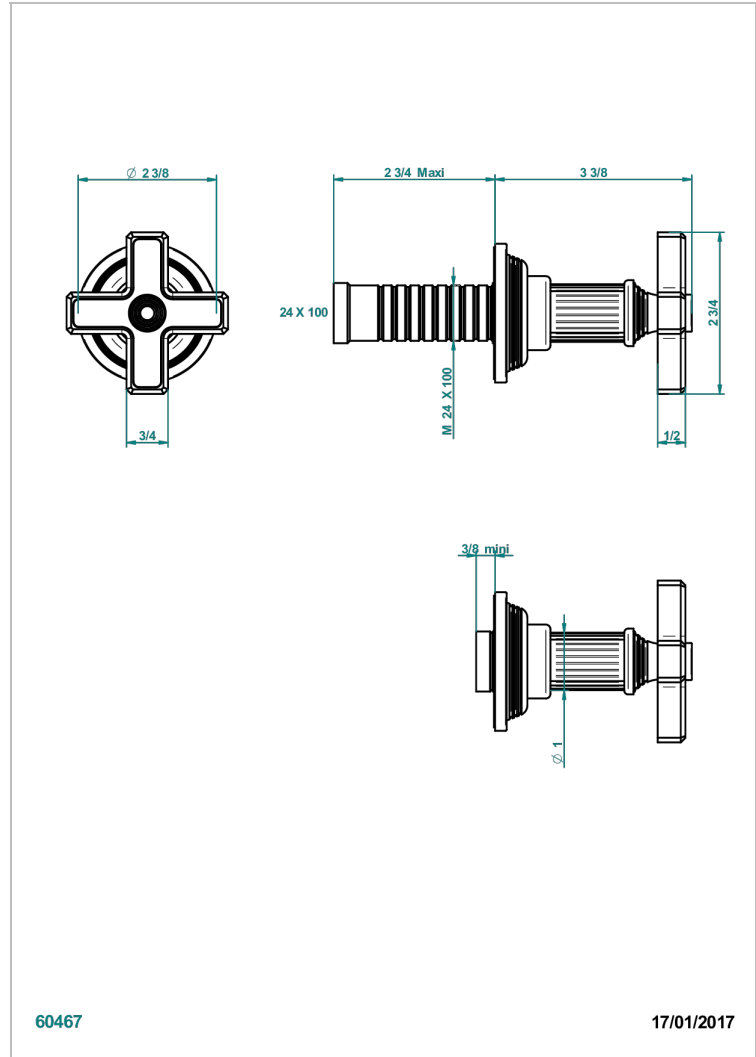

GRAND CENTRAL WHITE ONYX

U9R-30B

Trim only for wall valve 1/2" ref.30/CA & 30/HA and 3/4" ref.32/CA & 32/HA and diverter ref.50/4VMA

THG[®]
PARIS

60467

17/01/2017

CHARACTERISTIC

- Grand central White Onyx
- Trim only for wall valve 1/2" ref.30/CA & 30/HA and 3/4" ref.32/CA & 32/HA and diverter ref.50/4VMA

RELATED SKU'S

- Ref. G00-30/CA Wall mounted 1/2" valve body with ceramic head, 1/4 turn left - no trim
- Ref. G00-30/HA Wall mounted 1/2" valve body with ceramic head, 1/4 turn right
- Ref. G00-32/CA Wall mounted 3/4" valve with ceramic head, 1/4 turn left - no trim
- Ref. G00-32/HA Wall mounted 3/4" valve body with ceramic head, 1/4 turn right - no trim

AVAILABLE FINITIONS

Antique nickel - H28
Black ceram - D30
Blush PVD - H62
Brass color PVD - H49
Brown bronze color PVD - F33
Gold color PVD - H52

Graphite PVD - H64
Lacquered light bronze - D01
Matt Umber PVD - H67
Matt blush PVD - H60
Matt brass color PVD - H50
Matt brown bronze color PVD - F34