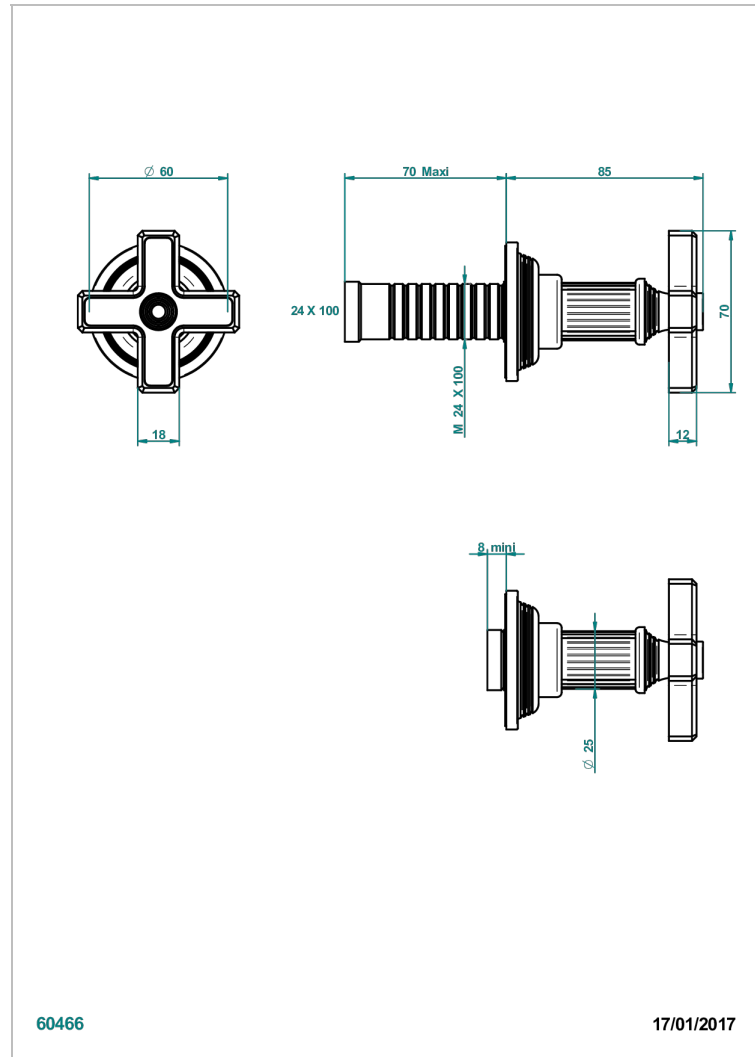

GRAND CENTRAL BLACK ONYX

U9M-30B

Wall volume control 30 & 32 trim

THG[®]
PARIS

CHARACTERISTIC

- Grand central Black Onyx
- Wall volume control 30 & 32 trim

RELATED SKU'S

- Ref. G00-32CUSA 3/4" Volume control wall valve with ceramic cartridge
- Ref. G00-32HUSA 3/4" Volume control wall valve with ceramic cartridge counterclockwise
- Ref. G00-30CUSA 1/2" volume control wall valve with ceramic cartridge
- Ref. G00-30HUSA 1/2" Volume control wall valve with ceramic cartridge counterclockwise