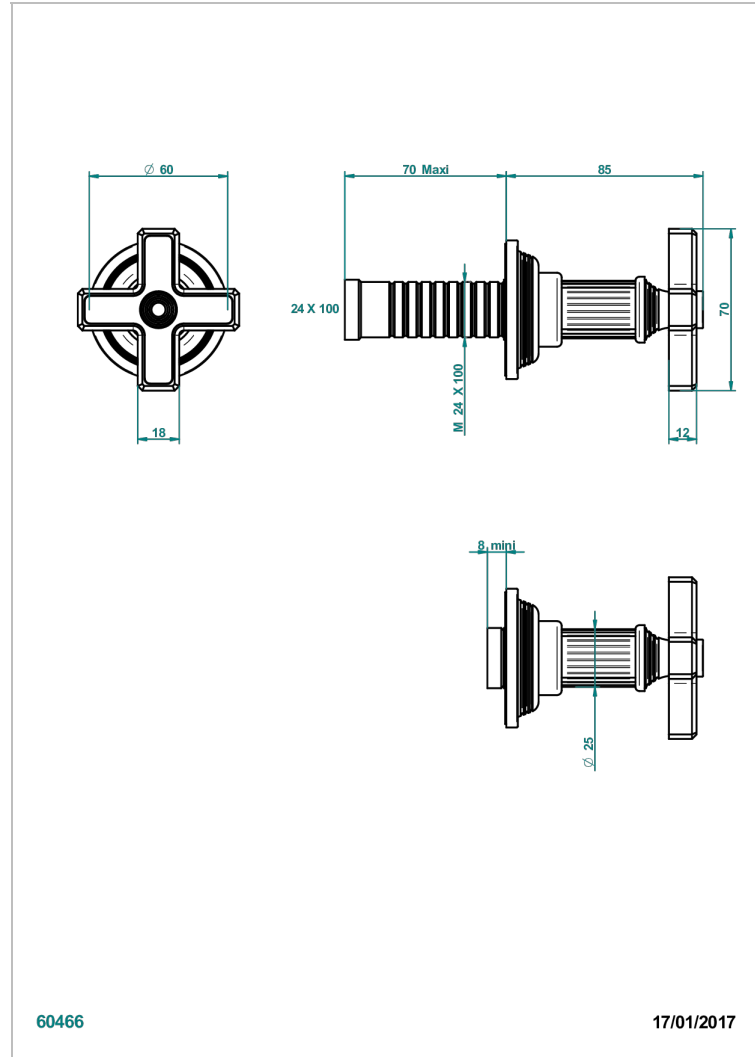

# GRAND CENTRAL BLACK ONYX

U9M-30B

THG<sup>®</sup>  
PARIS

Trim only for wall valve 1/2" ref.30/CA & 30/HA and 3/4" ref.32/CA & 32/HA and diverter ref.50/4VMA

60466

17/01/2017

## CHARACTERISTIC

- Grand central Black Onyx
- Trim only for wall valve 1/2" ref.30/CA & 30/HA and 3/4" ref.32/CA & 32/HA and diverter ref.50/4VMA

## RELATED SKU'S

- Ref. G00-30/CA Wall mounted 1/2" valve body with ceramic head, 1/4 turn left - no trim
- Ref. G00-30/HA Wall mounted 1/2" valve body with ceramic head, 1/4 turn right
- Ref. G00-32/CA Wall mounted 3/4" valve with ceramic head, 1/4 turn left - no trim
- Ref. G00-32/HA Wall mounted 3/4" valve body with ceramic head, 1/4 turn right - no trim