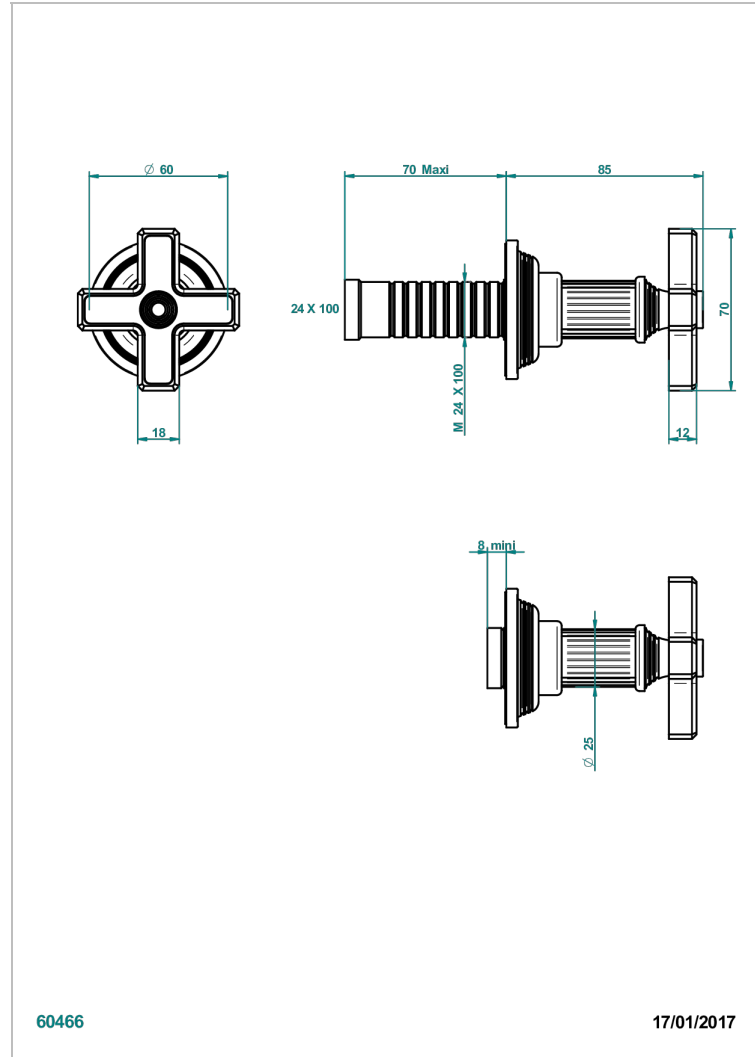

# GRAND CENTRAL BLACK ONYX

U9M-30B

Trim only for wall valve 1/2" ref.30/CA & 30/HA and 3/4" ref.32/CA & 32/HA and diverter ref.50/4VMA

THG<sup>®</sup>  
PARIS

60466

17/01/2017

## CHARACTERISTIC

- Grand central Black Onyx
- Trim only for wall valve 1/2" ref.30/CA & 30/HA and 3/4" ref.32/CA & 32/HA and diverter ref.50/4VMA

## RELATED SKU'S

- Ref. G00-30/CA Wall mounted 1/2" valve body with ceramic head, 1/4 turn left - no trim
- Ref. G00-30/HA Wall mounted 1/2" valve body with ceramic head, 1/4 turn right
- Ref. G00-32/CA Wall mounted 3/4" valve with ceramic head, 1/4 turn left - no trim
- Ref. G00-32/HA Wall mounted 3/4" valve body with ceramic head, 1/4 turn right - no trim