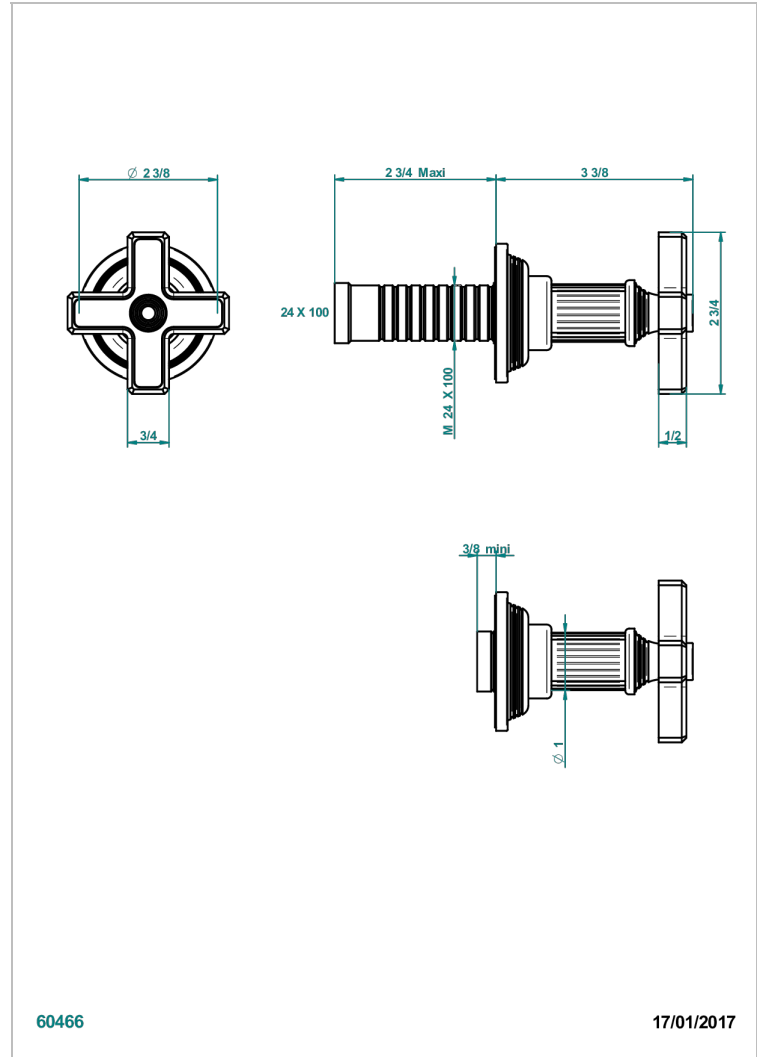

GRAND CENTRAL BLACK ONYX

U9M-30B

Trim only for wall valve 1/2" ref.30/CA & 30/HA and 3/4" ref.32/CA & 32/HA and diverter ref.50/4VMA

THG[®]
PARIS

60466

17/01/2017

CHARACTERISTIC

- Grand central Black Onyx
- Trim only for wall valve 1/2" ref.30/CA & 30/HA and 3/4" ref.32/CA & 32/HA and diverter ref.50/4VMA

RELATED SKU'S

- Ref. G00-30/CA Wall mounted 1/2" valve body with ceramic head, 1/4 turn left - no trim
- Ref. G00-30/HA Wall mounted 1/2" valve body with ceramic head, 1/4 turn right
- Ref. G00-32/CA Wall mounted 3/4" valve with ceramic head, 1/4 turn left - no trim
- Ref. G00-32/HA Wall mounted 3/4" valve body with ceramic head, 1/4 turn right - no trim

AVAILABLE FINITIONS

Antique nickel - H28
Black ceram - D30
Blush PVD - H62
Brass color PVD - H49
Brown bronze color PVD - F33
Gold color PVD - H52

Graphite PVD - H64
Lacquered light bronze - D01
Matt Umber PVD - H67
Matt blush PVD - H60
Matt brass color PVD - H50
Matt brown bronze color PVD - F34